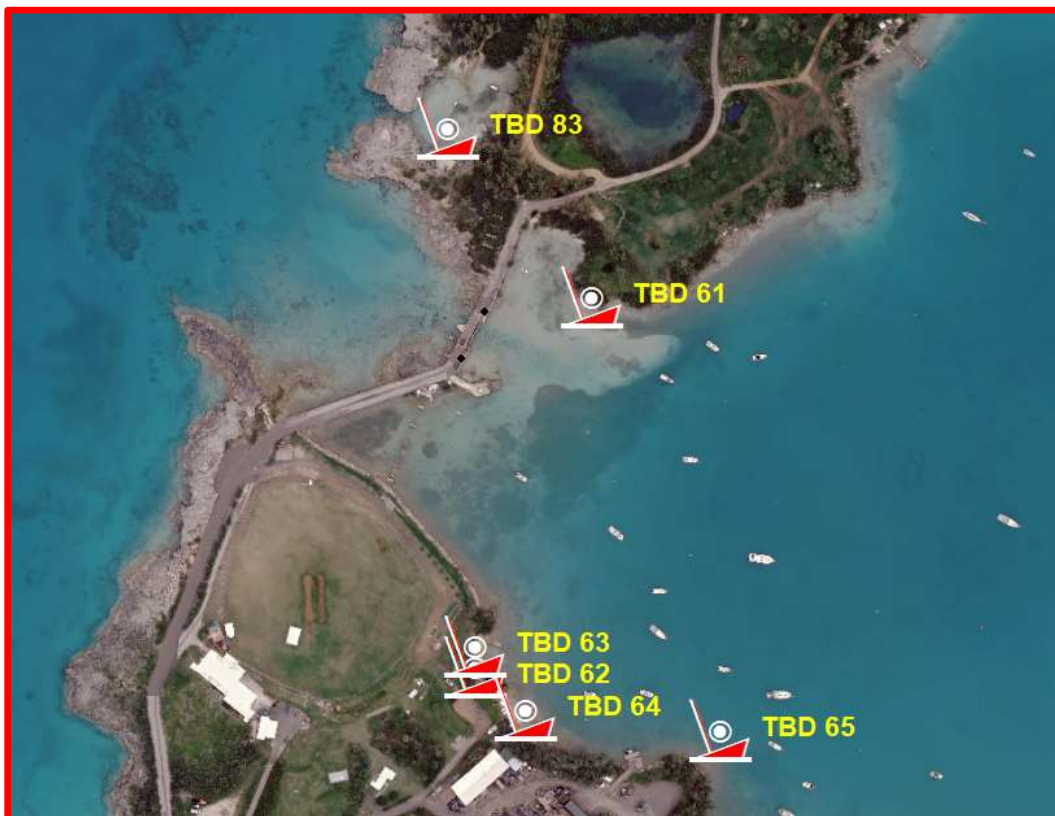

Location: Duck's Puddle/Coney Island, Hamilton Parish

Name: TBD#61

Type: Motorboat, Boston Whaler

Length: <15ft

Material: Fibreglass

Reg.#: TBD#61

**Location: Duck's Puddle/Coney Island,
Hamilton Parish**

Name: TBD#62

Type: Motorboat, Cabin Cruiser w/ engine

Length: <25ft

Material: Fibreglass

Reg.#: TBD#62

Location: Duck's Puddle/Coney Island, Hamilton Parish

Name: TBD#63

Type: Motorboat, incl. nearby engine

Length: <15ft

Location: Duck's Puddle/Coney Island, Hamilton Parish

Name: TBD#65

Type: Sailboat, Underwater

Length: <20ft

Material: Fibreglass

Reg.#: TBD#65

Location: Mullet Bay, St. Georges

Name: TBD#68

Reg.#: #4198

Location: Duck's Puddle/Coney Island, Hamilton Parish

Name: TBD#83

Type: Sailboat with mast

Length: <25ft

Material: Fibreglass

Reg.#: TBD#83

**Location: South shore (off St James' Church),
Somerset.**