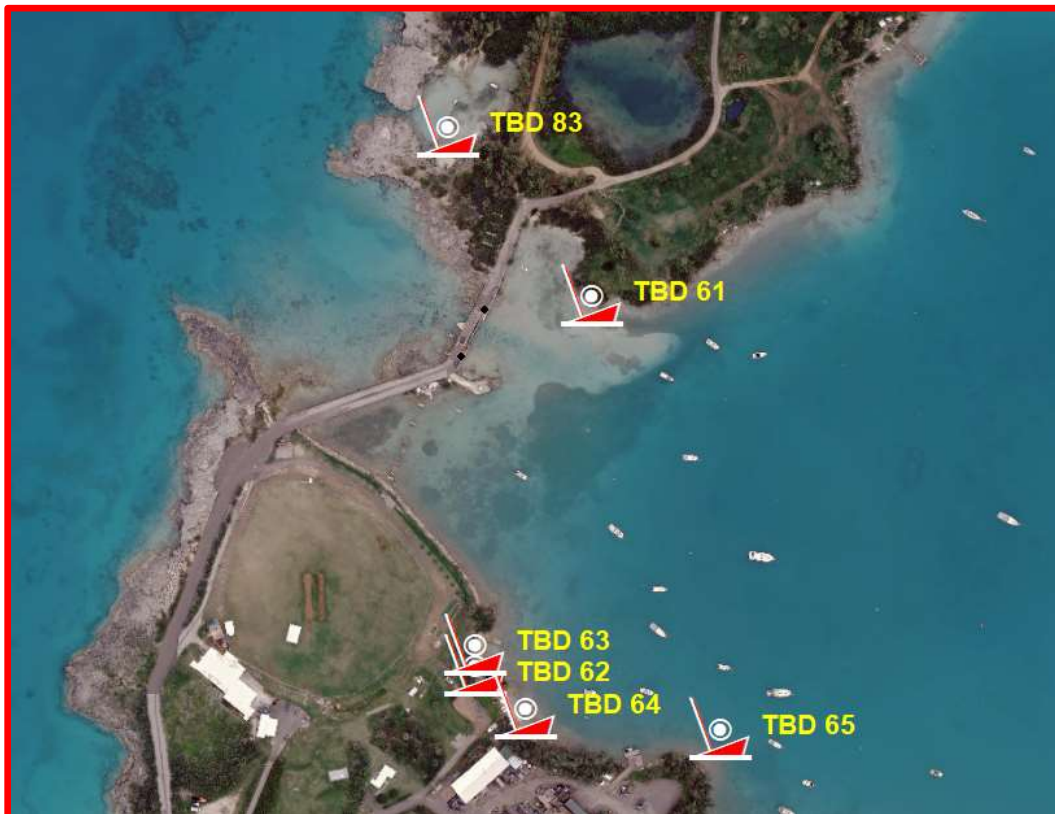

Location: Duck's Puddle/Coney Island, Hamilton Parish

Name: TBD#61

Type: Motorboat, Boston Whaler

Length: <15ft

Material: Fibreglass

Reg.#: TBD#61

**Location: Duck's Puddle/Coney Island,
Hamilton Parish**

Name: TBD#62

Material: Fibreglass

Reg.#: TBD#63

Location: Duck's Puddle/Coney Island, Hamilton Parish

Name: TBD#64

Type: Motorboat, Upturned

Length: <15ft

Material: Fibreglass

Reg.#: TBD#64

Location: Duck's Puddle/Coney Island, Hamilton Parish

Name: TBD#65

Type: Sailboat, Underwater

Length: <20ft

Material: Fibreglass

Reg.#: TBD#65

Location: Mullet Bay, St. Georges

Name: TBD#68

Reg.#: #4198

Location: Duck's Puddle/Coney Island, Hamilton Parish

Name: TBD#83

Type: Sailboat with mast

Length: <25ft

Material: Fibreglass

Reg.#: TBD#83

**Location: South shore (off St James' Church),
Somerset.**