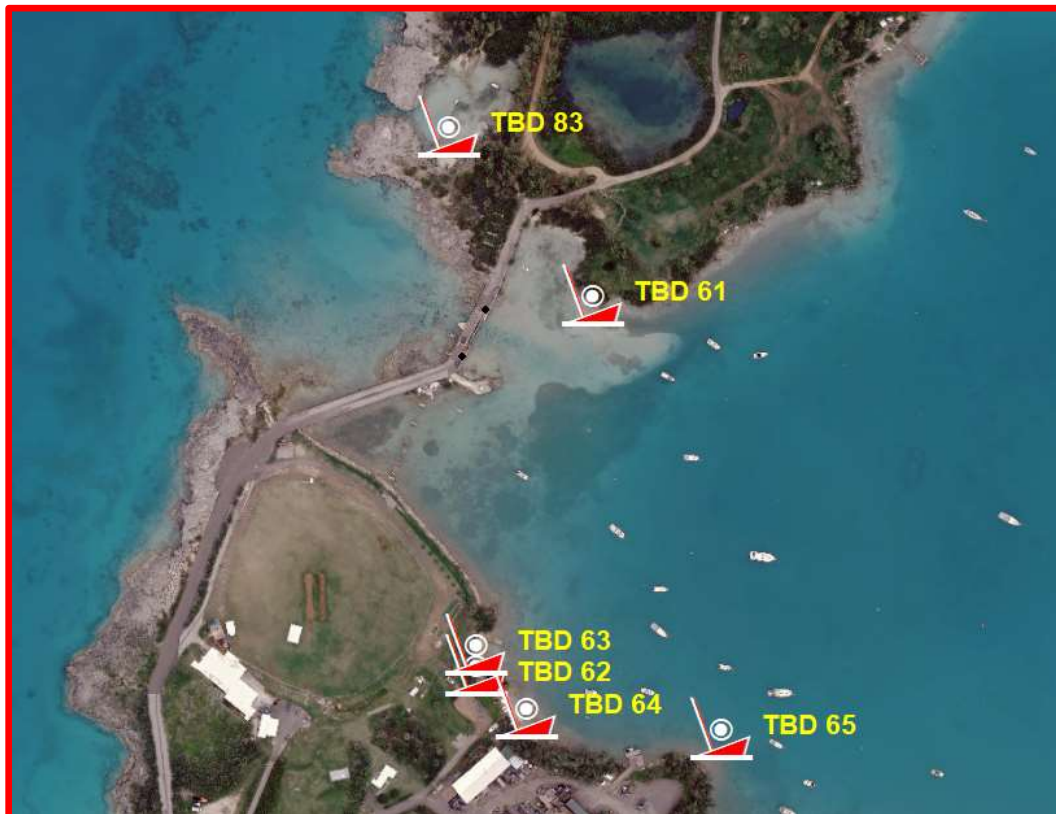

Location: Duck's Puddle/Coney Island, Hamilton Parish

Name: TBD#61

Type: Motorboat, Boston Whaler

Length: <15ft

Material: Fibreglass

Reg.#: TBD#61

**Location: Duck's Puddle/Coney Island,
Hamilton Parish**

Name: TBD#62

Reg.#: #4198

Location: Duck's Puddle/Coney Island, Hamilton Parish

Name: TBD#83

Type: Sailboat with mast

Length: <25ft

Material: Fibreglass

Reg.#: TBD#83

**Location: South shore (off St James' Church),
Somerset.**

Name: TBD#87

Type: Sailboat, West African, sunken

Length: <20ft

Material: Wood

Reg.#: TBD#87

Location: Stovell Bay, Spanish Point, Pembroke

Name: TBD#88

Type: Motorboat, outboard