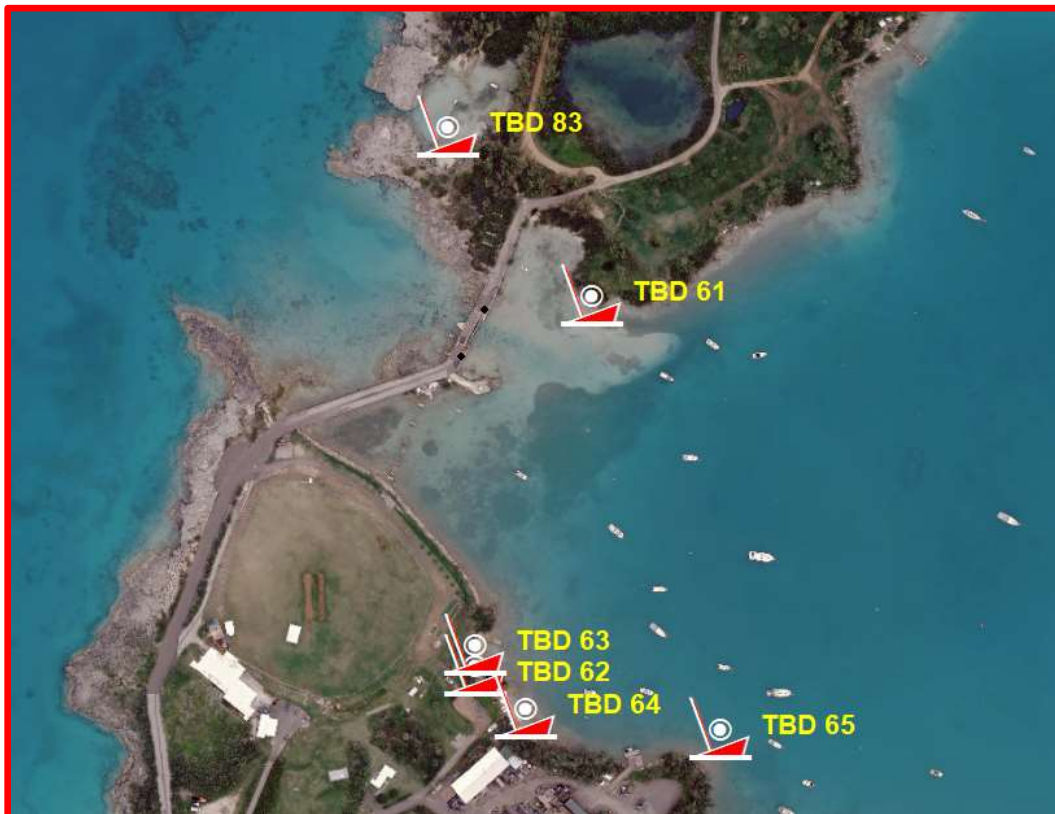

Location: Duck's Puddle/Coney Island, Hamilton Parish

Name: TBD#61

Type: Motorboat, Boston Whaler

Length: <15ft

Material: Fibreglass

Reg.#: TBD#61

**Location: Duck's Puddle/Coney Island,
Hamilton Parish**

Name: TBD#62

Type: Motorboat, Cabin Cruiser w/ engine

Length: <25ft

Material: Fibreglass

Reg.#: TBD#62

Location: Duck's Puddle/Coney Island, Hamilton Parish

Name: TBD#63

Type: Motorboat, incl. nearby engine

Length: <15ft

Location: Duck's Puddle/Coney Island, Hamilton Parish

Name: TBD#65

Type: Sailboat, Underwater

Length: <20ft

Material: Fibreglass

Reg.#: TBD#65

Location: Mullet Bay, St. Georges

Name: TBD#68

Reg.#: #4198

Location: Duck's Puddle/Coney Island, Hamilton Parish

Name: TBD#83

Type: Sailboat with mast

Length: <25ft

Material: Fibreglass

Reg.#: TBD#83

**Location: South shore (off St James' Church),
Somerset.**