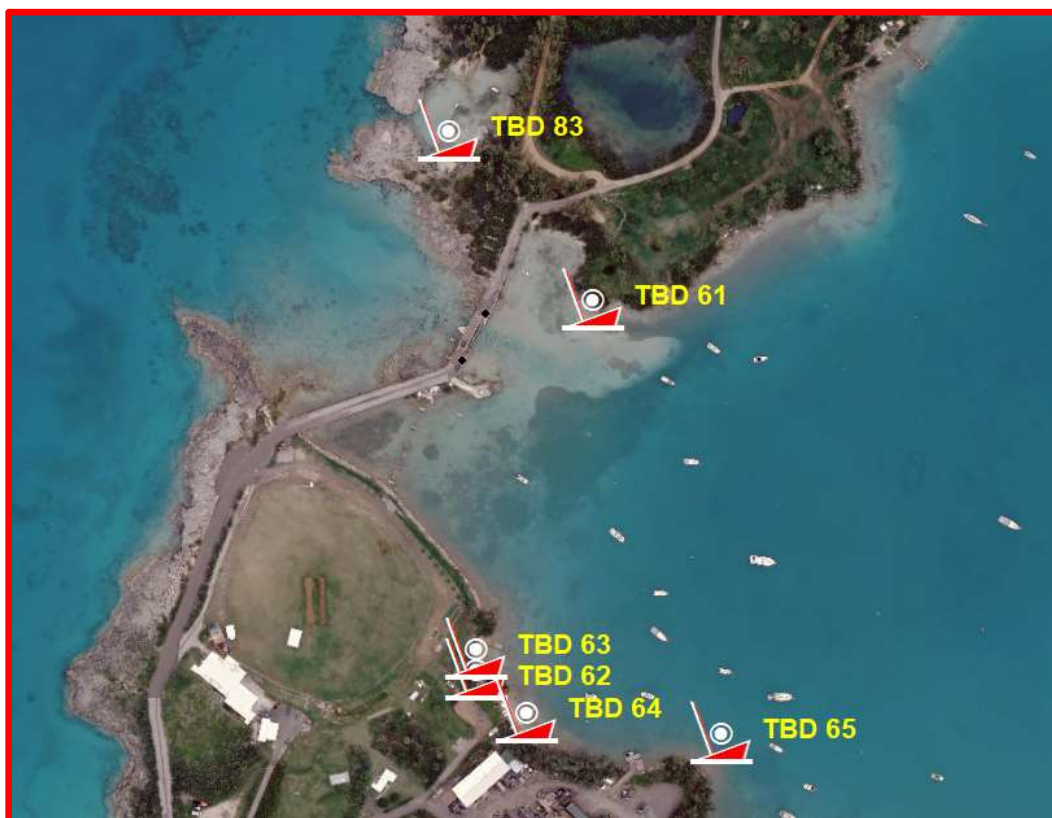

Location: Duck's Puddle/Coney Island, Hamilton Parish

Name: TBD#61

Type: Motorboat, Boston Whaler

Length: <15ft

Material: Fibreglass

Reg.#: TBD#61

**Location: Duck's Puddle/Coney Island,
Hamilton Parish**

Name: TBD#62

Type: Motorboat, Cabin Cruiser w/ engine

Length: <25ft

Material: Fibreglass

Reg.#: TBD#62

Location: Duck's Puddle/Coney Island, Hamilton Parish

Name: TBD#63

Type: Motorboat, incl. nearby engine

Length: <15ft

Location: Duck's Puddle/Coney Island, Hamilton Parish

Name: TBD#65

Type: Sailboat, Underwater

Length: <20ft

Material: Fibreglass

Reg.#: TBD#65

Location: Mullet Bay, St. Georges

Name: TBD#68

Reg.#: #4198

Location: Duck's Puddle/Coney Island, Hamilton Parish

Name: TBD#83

Type: Sailboat with mast

Length: <25ft

Material: Fibreglass

Reg.#: TBD#83

**Location: South shore (off St James' Church),
Somerset.**