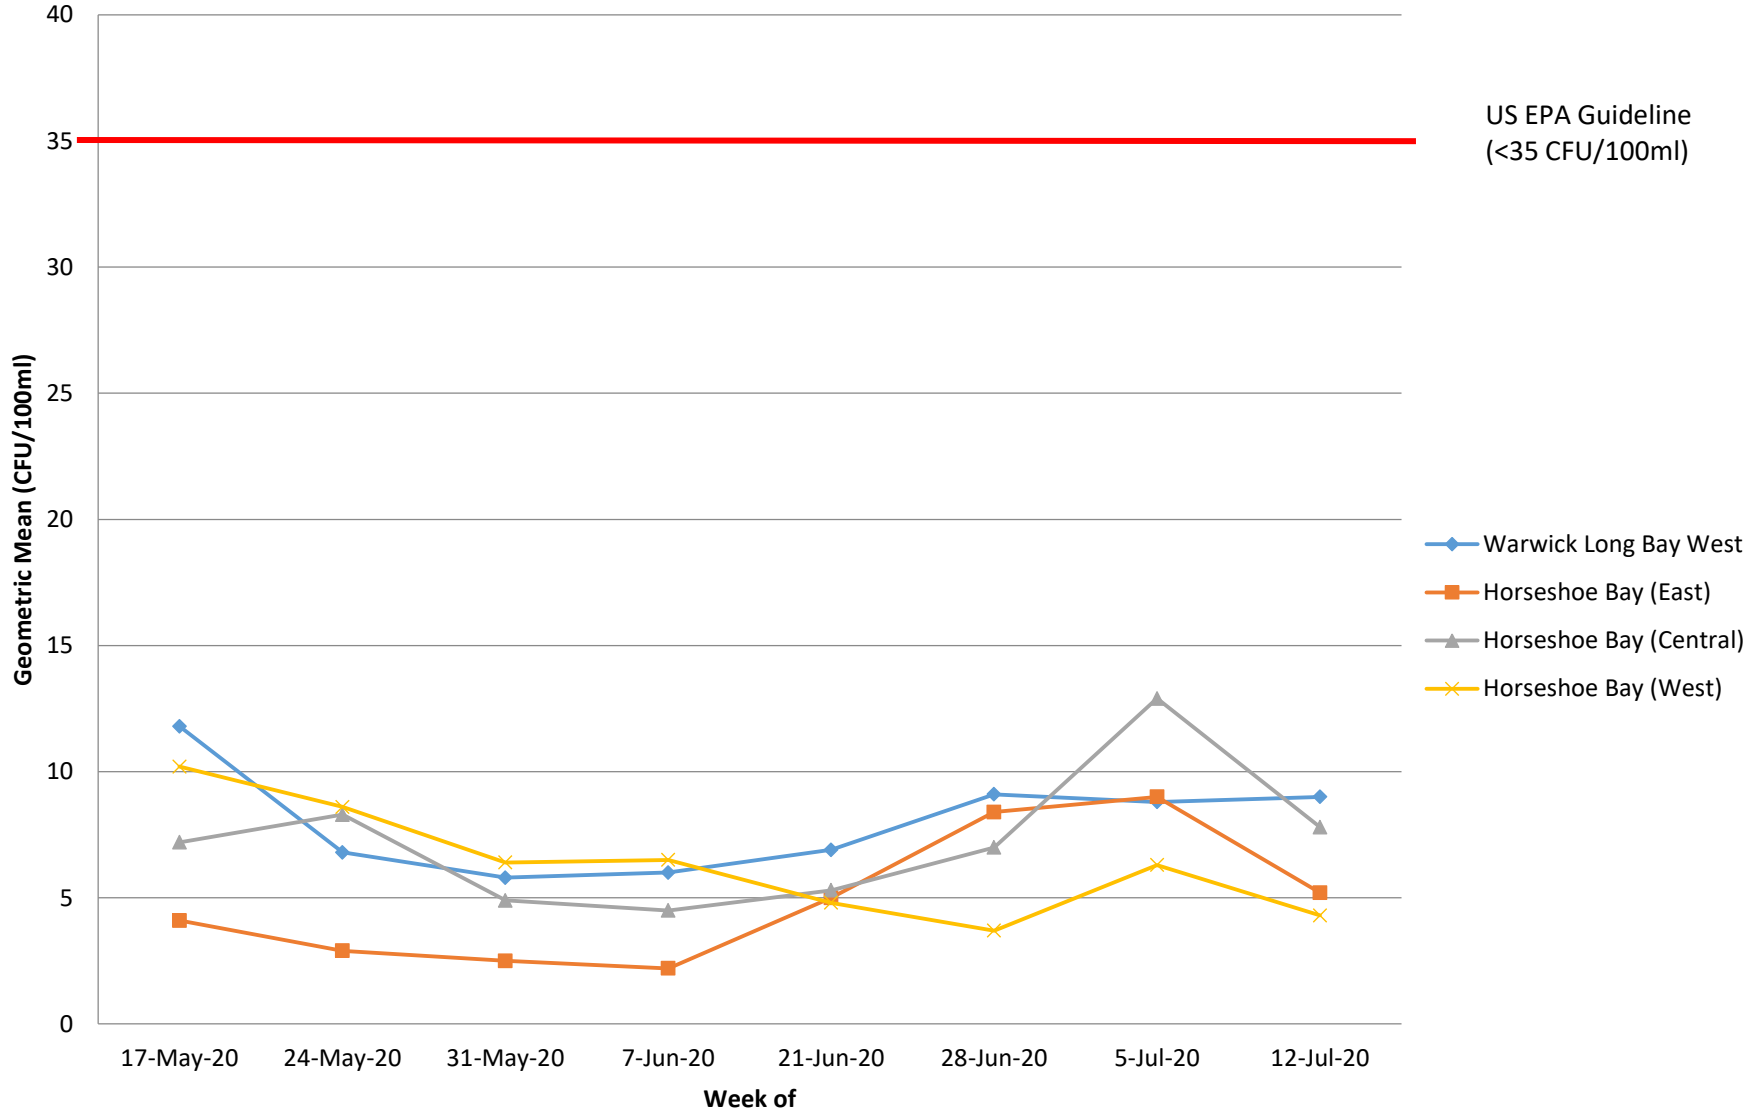

### Western Seawater Sampling Sites

### Central Seawater Sampling Sites

### Eastern Seawater Sampling Sites