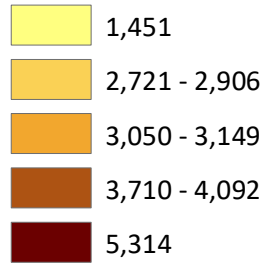

POPULATION DENSITY BY PARISH AND MUNICIPALITY, 2016

Population Per Square Mile

Density for Bermuda is 3,084

Source: Population and Housing Census, 2016

Map Plotted by the Department of Statistics
CedarPark Centre, 48 Cedar Avenue, Hamilton, Bermuda, HM11