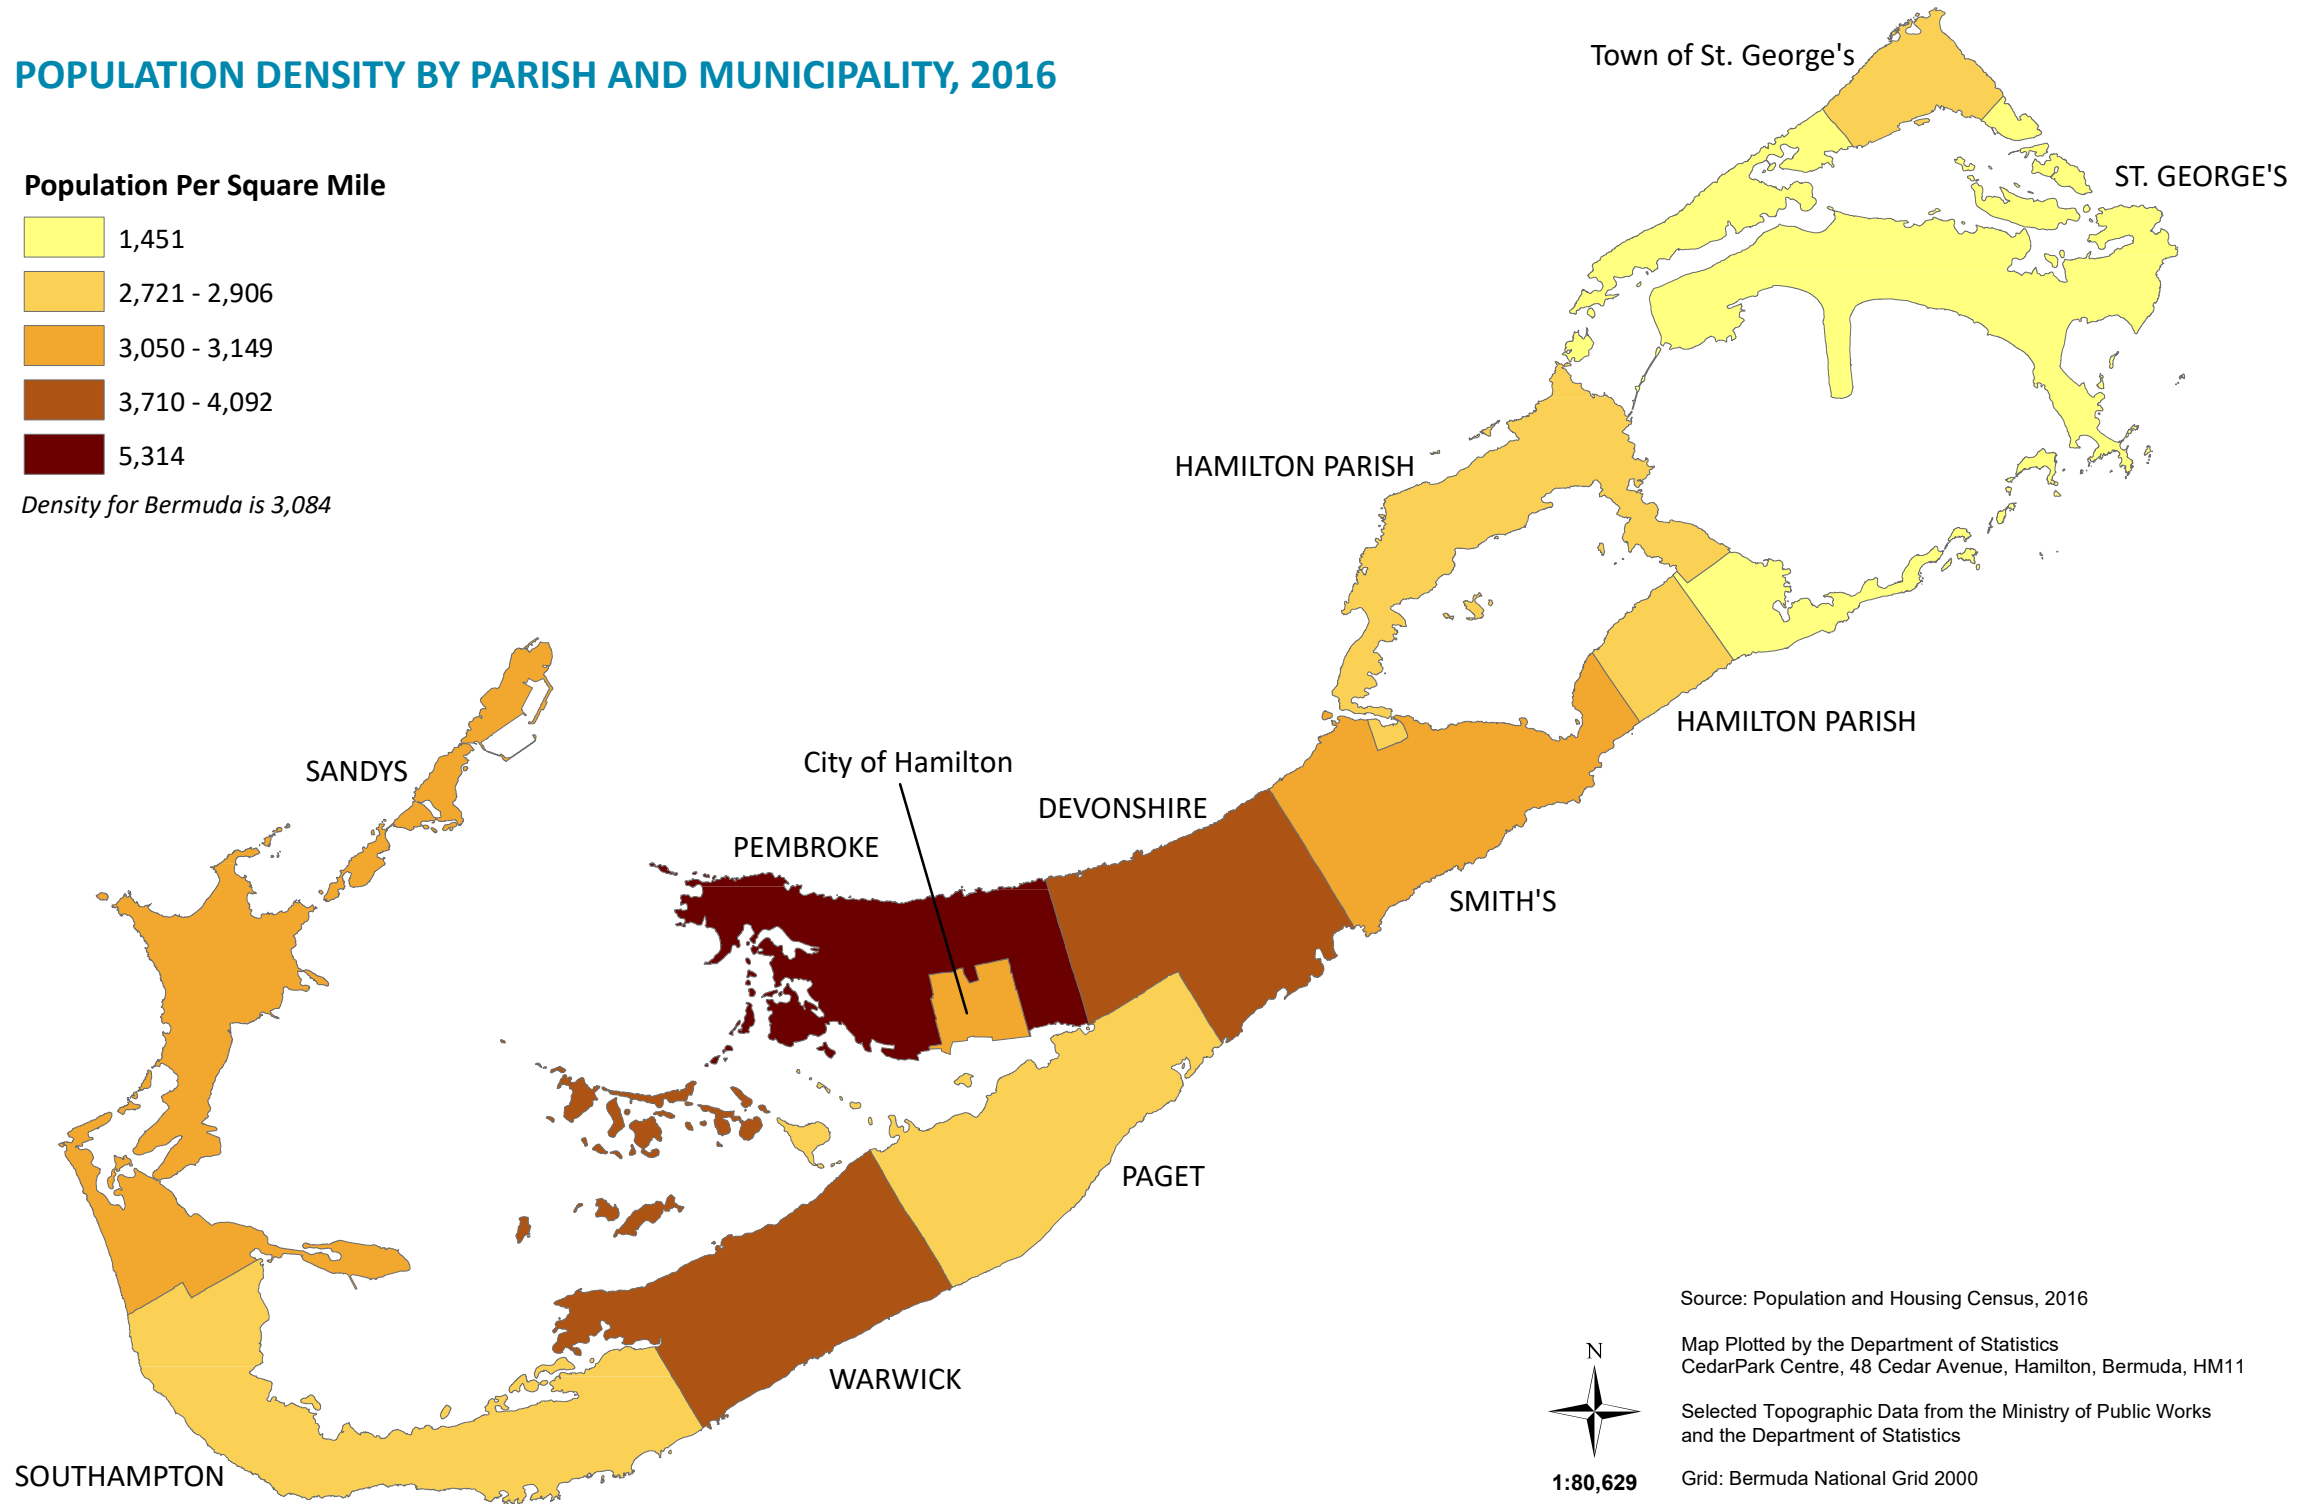

POPULATION DENSITY BY PARISH AND MUNICIPALITY, 2016

Population Per Square Mile

Density for Bermuda is 3,084

Source: Population and Housing Census, 2016

Map Plotted by the Department of Statistics
CedarPark Centre, 48 Cedar Avenue, Hamilton, Bermuda, HM11

Selected Topographic Data from the Ministry of Public Works
and the Department of Statistics

Grid: Bermuda National Grid 2000

1:80,629