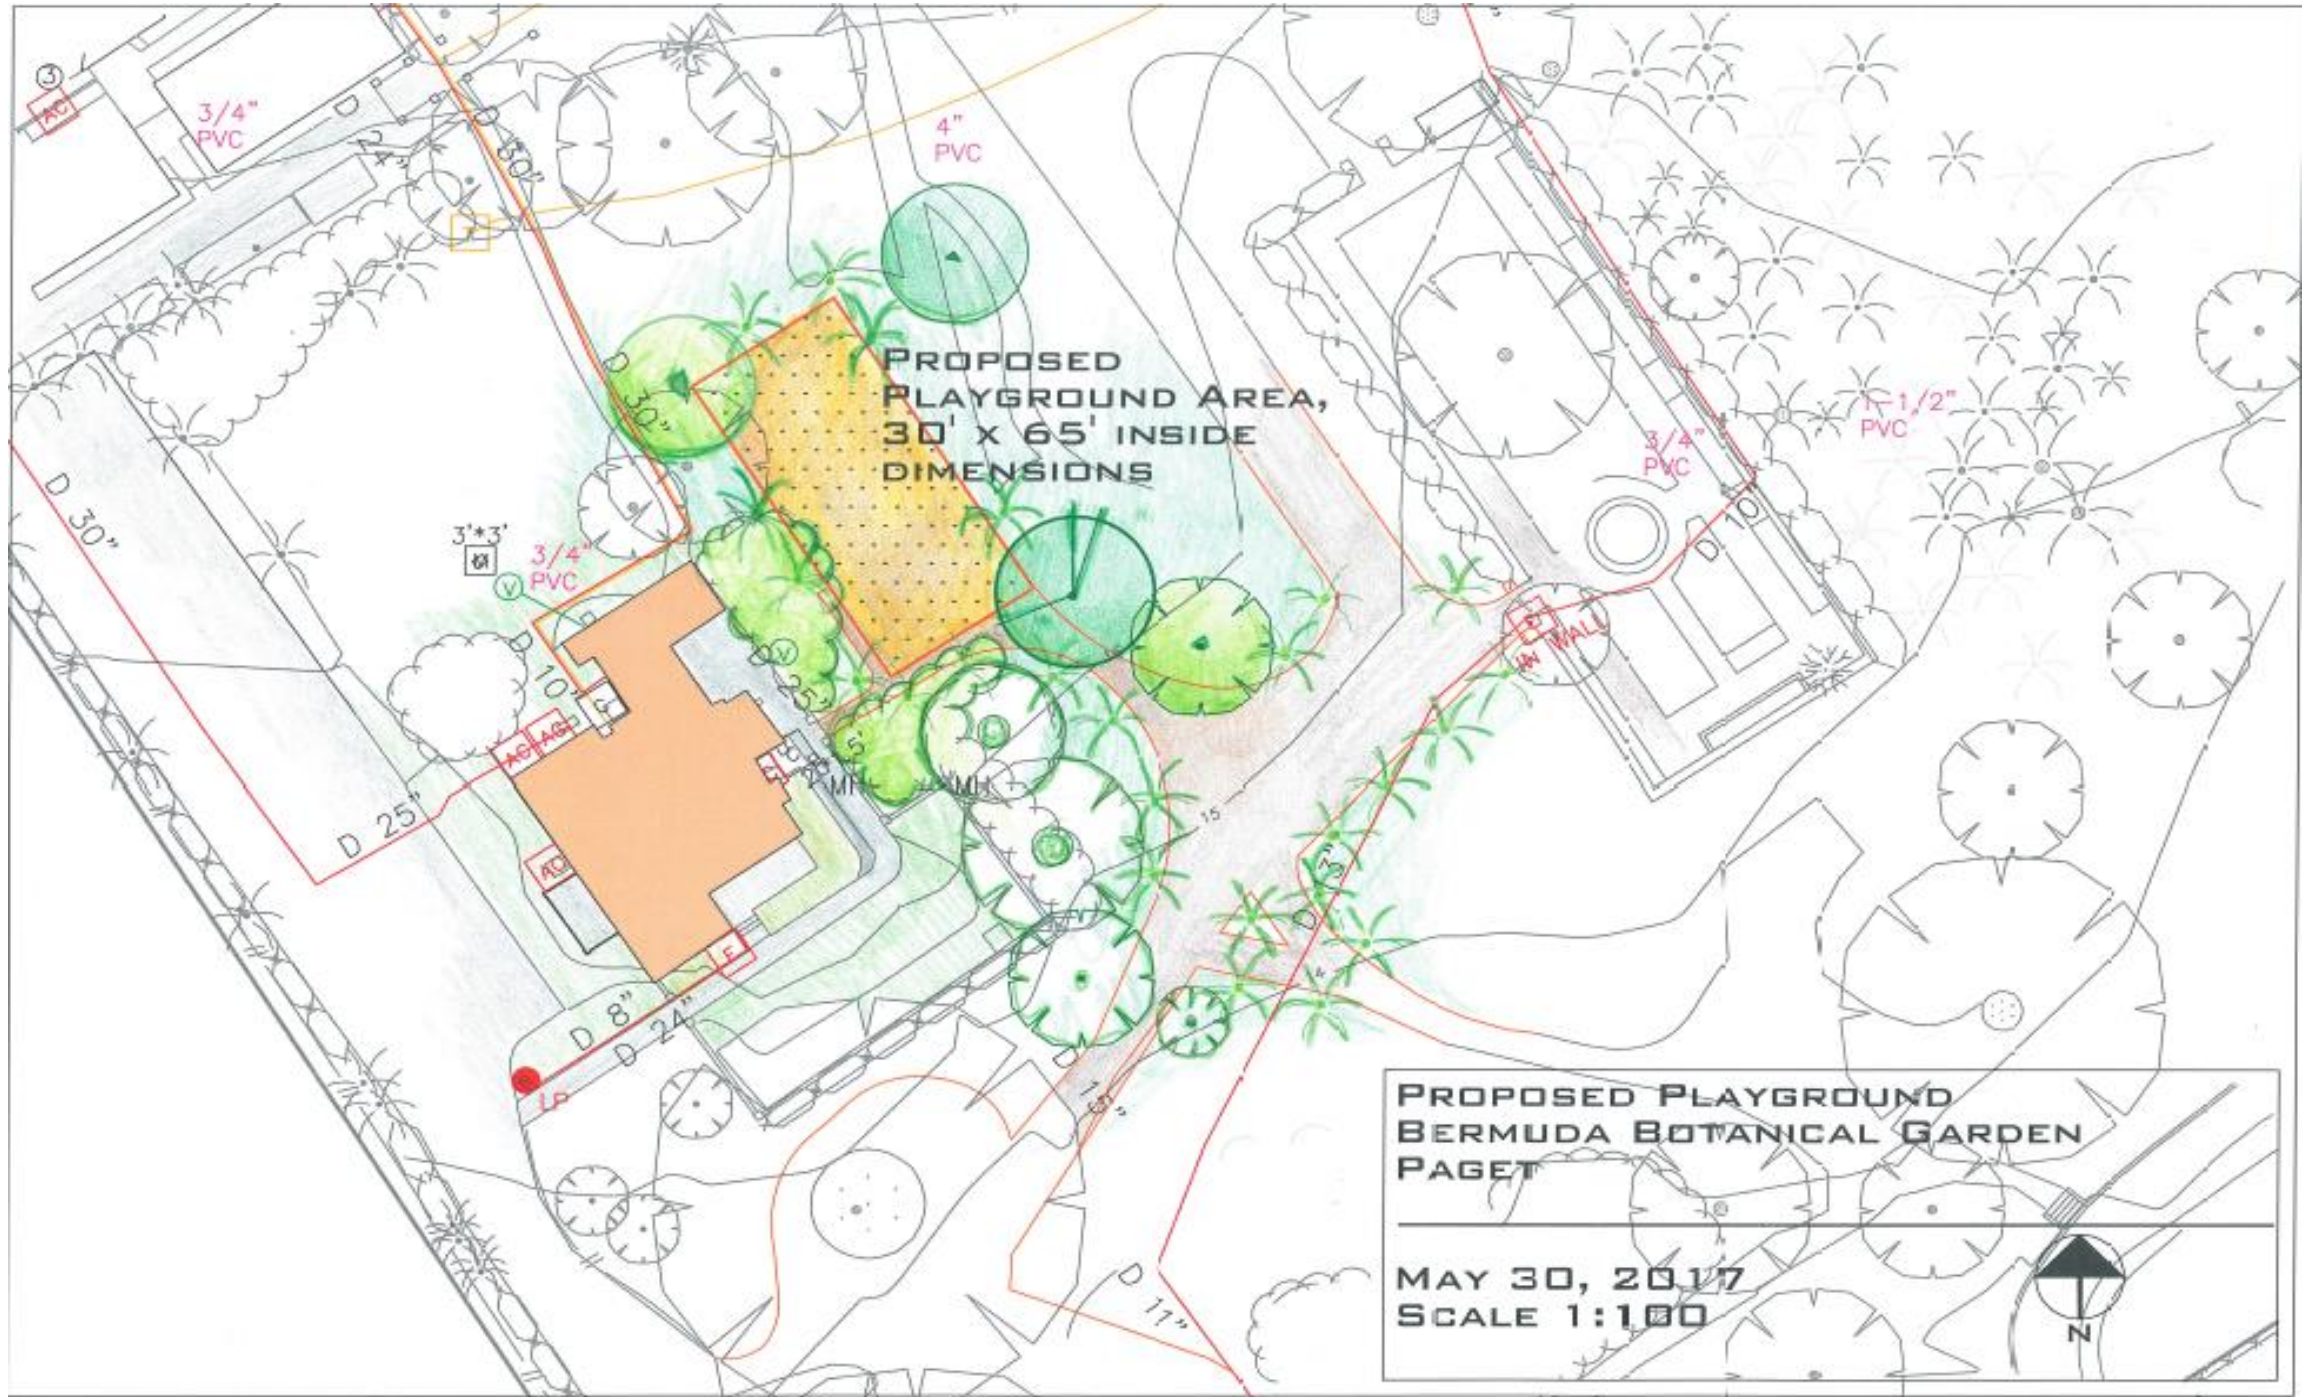

**PROPOSED CHILDREN'S PLAYGROUND
BERMUDA BOTANICAL GARDEN
JUNE 5, 2017**

**PROPOSED
PLAYGROUND AREA,
30' X 65' INSIDE
DIMENSIONS**

**PROPOSED PLAYGROUND
BERMUDA BOTANICAL GARDEN
PAGET**

**MAY 30, 2017
SCALE 1:100**

AMERICA'S CUP PLAYGROUND IN DOCKYARD

MOTORIKPARK BERMUDA FROM ARTI, AUSTRIAN PLAYGROUND DESIGN COMPANY

10 STRUCTURES TO BE INSTALLED ON SAND