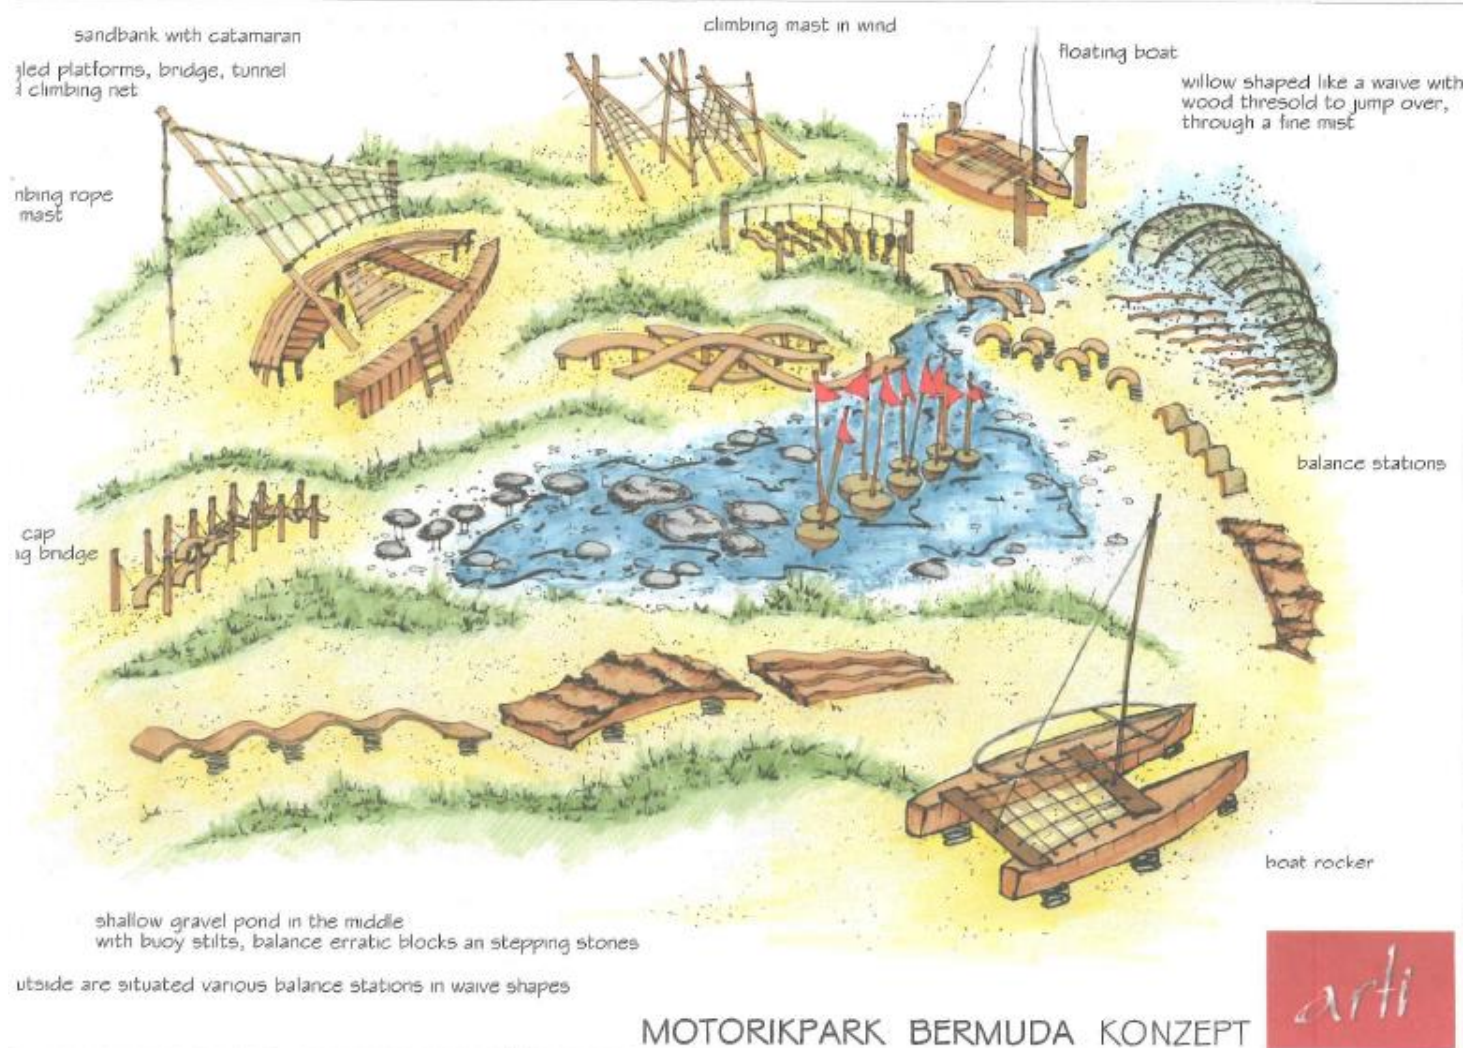

**PROPOSED CHILDREN'S PLAYGROUND
BERMUDA BOTANICAL GARDEN
JUNE 5, 2017**

**PROPOSED
PLAYGROUND AREA,
30' X 65' INSIDE
DIMENSIONS**

**PROPOSED PLAYGROUND
BERMUDA BOTANICAL GARDEN
PAGET**

**MAY 30, 2017
SCALE 1:100**

AMERICA'S CUP PLAYGROUND IN DOCKYARD

MOTORIKPARK BERMUDA FROM ARTI, AUSTRIAN PLAYGROUND DESIGN COMPANY

10 STRUCTURES TO BE INSTALLED ON SAND