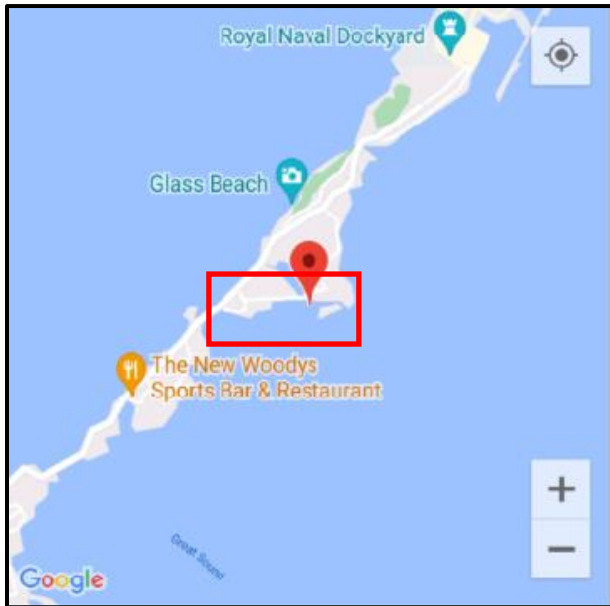

Location: Lagoon Park, Sandy's

Name: TBD#125

Type: Motor boat (on mooring, Reg# (2)319?)

Length: ~20ft

Material: Fibreglass

Reg.#: TBD#125 (Reg# 2?319)