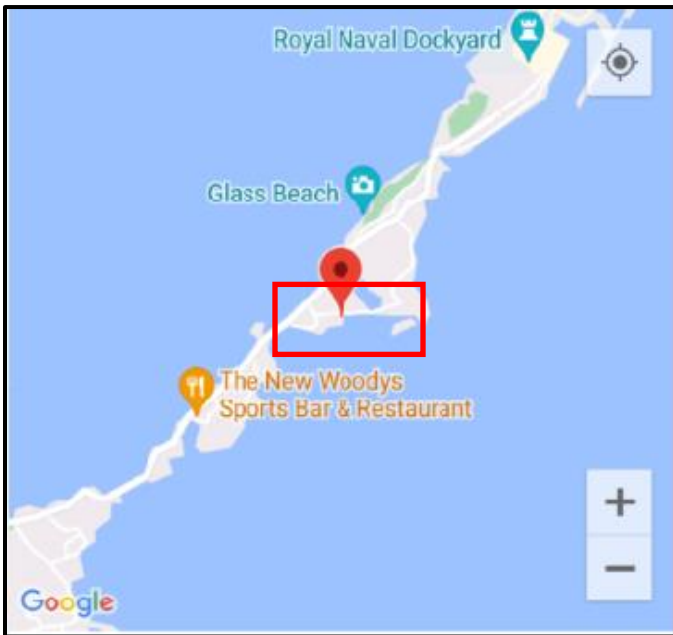

# Location: Mullet Bay, St Georges (off Banjo Isl.)

Name: TBD#129

Type: Sail boat (J24)

Length: 24ft

Material: Fibreglass

Reg.#: TBD#129