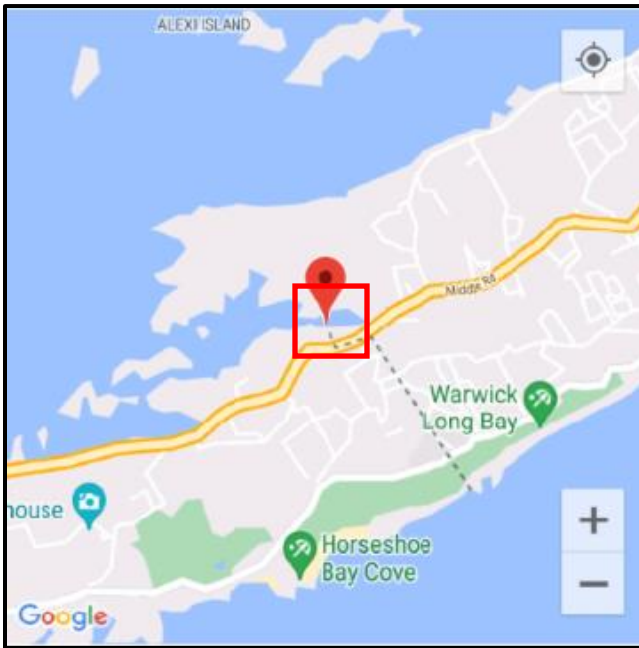

# Location: Ely's Harbour, Sandys

Name: Hope She Floats, TBD#112

Type: Sailboat (Green bimini, Reg# 8913?)

Length: ~36ft

Material: Fibreglass

Reg.#: TBD#112 (Reg# 8913)

**Location: Ely's Harbour, Sandys**

**Name: TBD#114**

# Location: Riddell's Bay, Southampton

Name: TBD#122

Type: Motor boat

Length: ~15ft

Material: Fibreglass

Reg.#: TBD#122

# Location: Riddell's Bay, Southampton

Name: TBD#123

Type: Motor boat (upside down)

Length: ~10ft

Material: Fibreglass

Reg.#: TBD#123

# Location: Riddell's Bay, Southampton

Name: TBD#124

Type: Motor boat (Cabin Cruiser (Reg# 3942))

Length: ~40ft

Material: Fibreglass

Reg.#: TBD#124 (Reg# 3942)

**Location: Lagoon Park, Sandy's**

**Name: TBD#125**