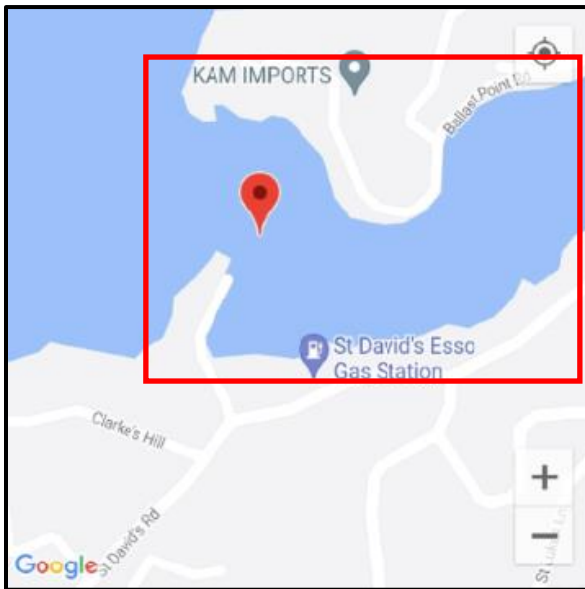

# Location: Mullet Bay, St Georges (off Banjo Isl.)

Name: TBD#129

Type: Sail boat (J24)

Length: 24ft

Material: Fibreglass

Reg.#: TBD#129

# Location: End of Great Bay, St Davids

Name: TBD#139

Type: Motor boat

Length: ~20ft

Material: Fibreglass

Reg.#: TBD#139

# Location: End of Great Bay, St Davids

Name: TBD#140

Type: Motor boat (Below wave attenuator float)

Length: ~20ft

Material: Fibreglass

Reg.#: TBD#140

**Location: Stovell Bay, Spanish Point, Pembroke**

**Name: TBD#141**

**Type: Motor boat (Lil Lady, Grady White, Reg# 5519)**

**Length: ~20ft**

**Material: Fibreglass**

**Reg.#: TBD#141 (Reg# 5519)**

**Location: Stovell Bay, Spanish Point, Pembroke**

**Name: Lobster Style, TBD#142**