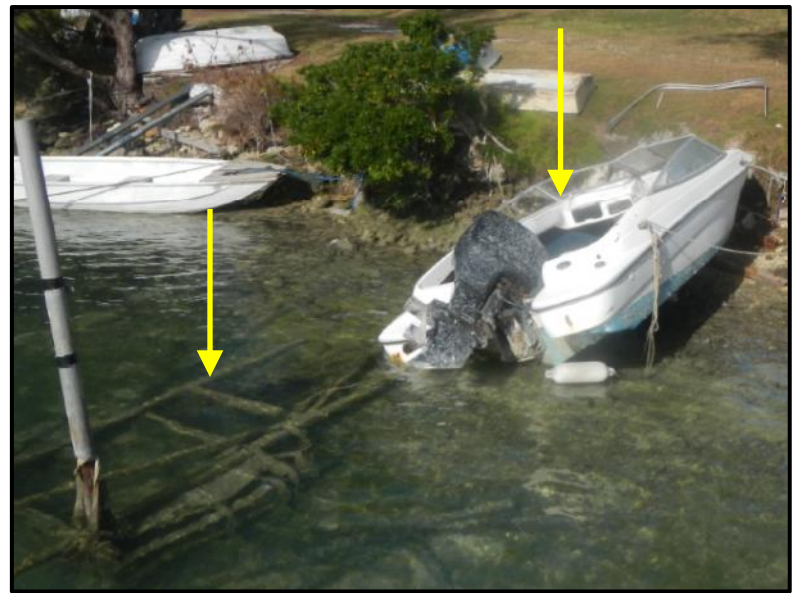

# Location: Mullet Bay, St Georges

Name: Small Change, TBD#132

Type: Motor boat (Doral, Reg# 0207, and trailer)

Length: ~17ft

Material: Fibreglass

Reg.#: TBD#132 (Reg# 0207)