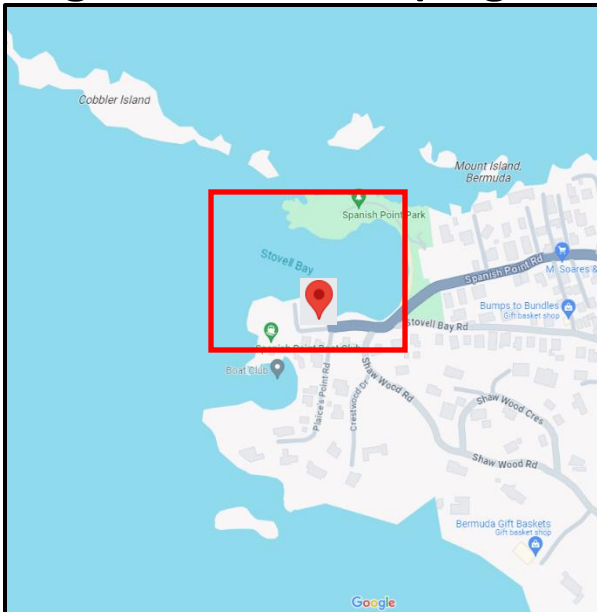

Location: Stovell Bay, Spanish Point, Pembroke

Name: Lobster Style, TBD#142

Type: Motor boat (Reg# 15265)

Length: ~20ft

Material: Wooden

Reg.#: TBD#142 (Reg# 15265)