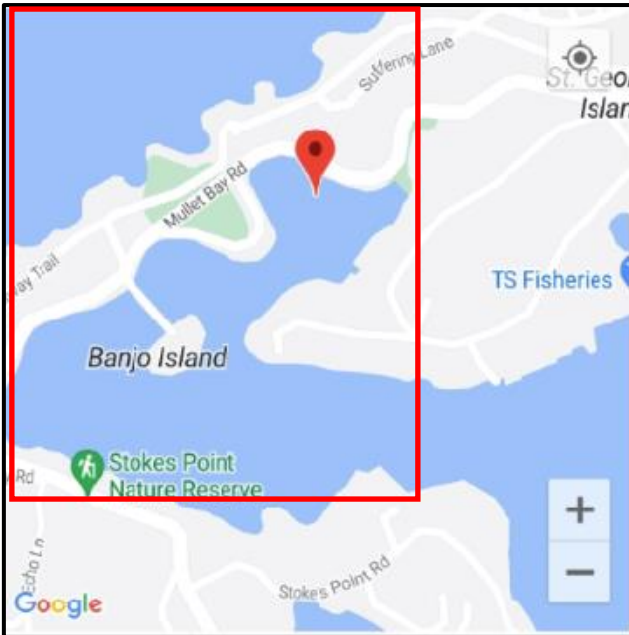

# Location: Mullet Bay, St Georges (off Banjo Isl.)

Name: TBD#129

Type: Sail boat (J24)

Length: 24ft

Material: Fibreglass

Reg.#: TBD#129

# Location: Mullet Bay, St Georges

Name: TBD#131

Type: Motor boat (Upturned, blue hull)

Length: ~20ft

Material: Fibreglass

Reg.#: TBD#131

# Location: Great Bay, St Davids

Name: TBD#135

Type: Motor boat (blue hull)

Length: ~18ft

Material: Fibreglass

Reg.#: TBD#135