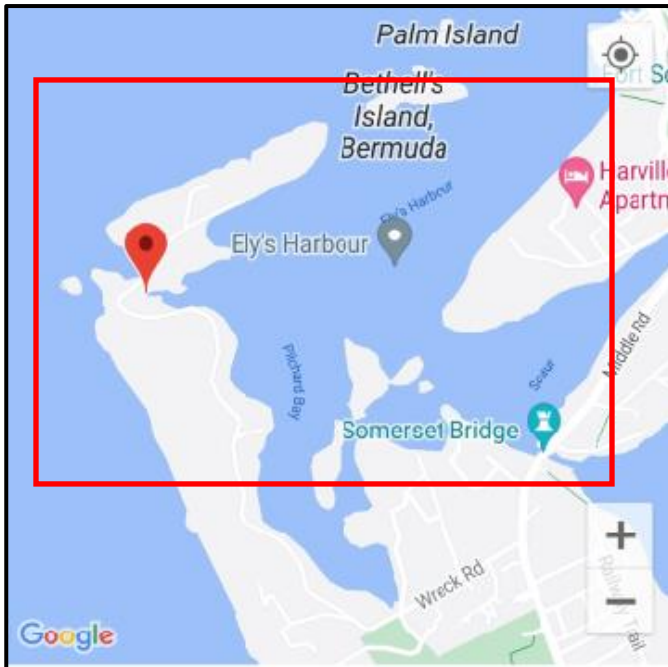

# Location: Ely's Harbour, Sandys

Name: Hope She Floats, TBD#112

Type: Sailboat (Green bimini, Reg# 8913?)

Length: ~36ft

Material: Fibreglass

Reg.#: TBD#112 (Reg# 8913)

**Location: Ely's Harbour, Sandys**

**Name: TBD#114**

**Type: Motor boat (c/w outboard engine)**

**Length: ~14ft**

**Material: Fibreglass**

**Reg.#: TBD#114**

**Location: Near Woody's, Sandys**

**Name: TBD#116**

**Type: Motor boat**

**Length: ~15ft**