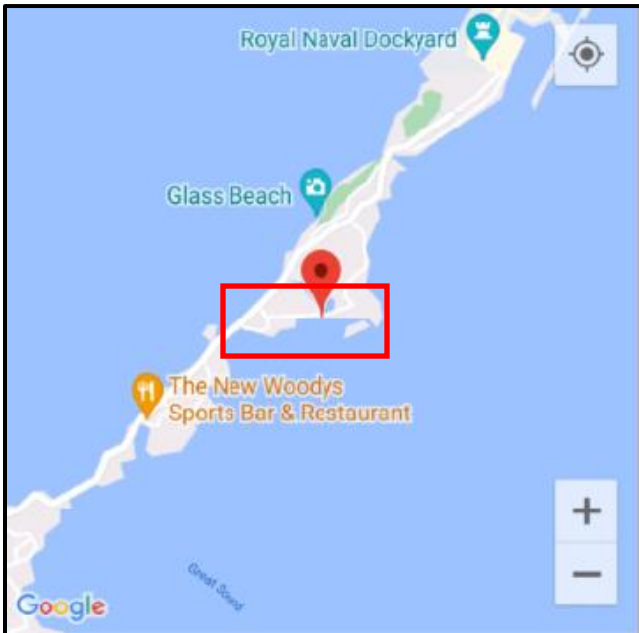

Location: Lagoon Park, Sandy's

Name: TBD#126

Type: Motor boat (one side missing on rocks)

Length: ~15ft

Material: Fibreglass

Reg.#: TBD#126