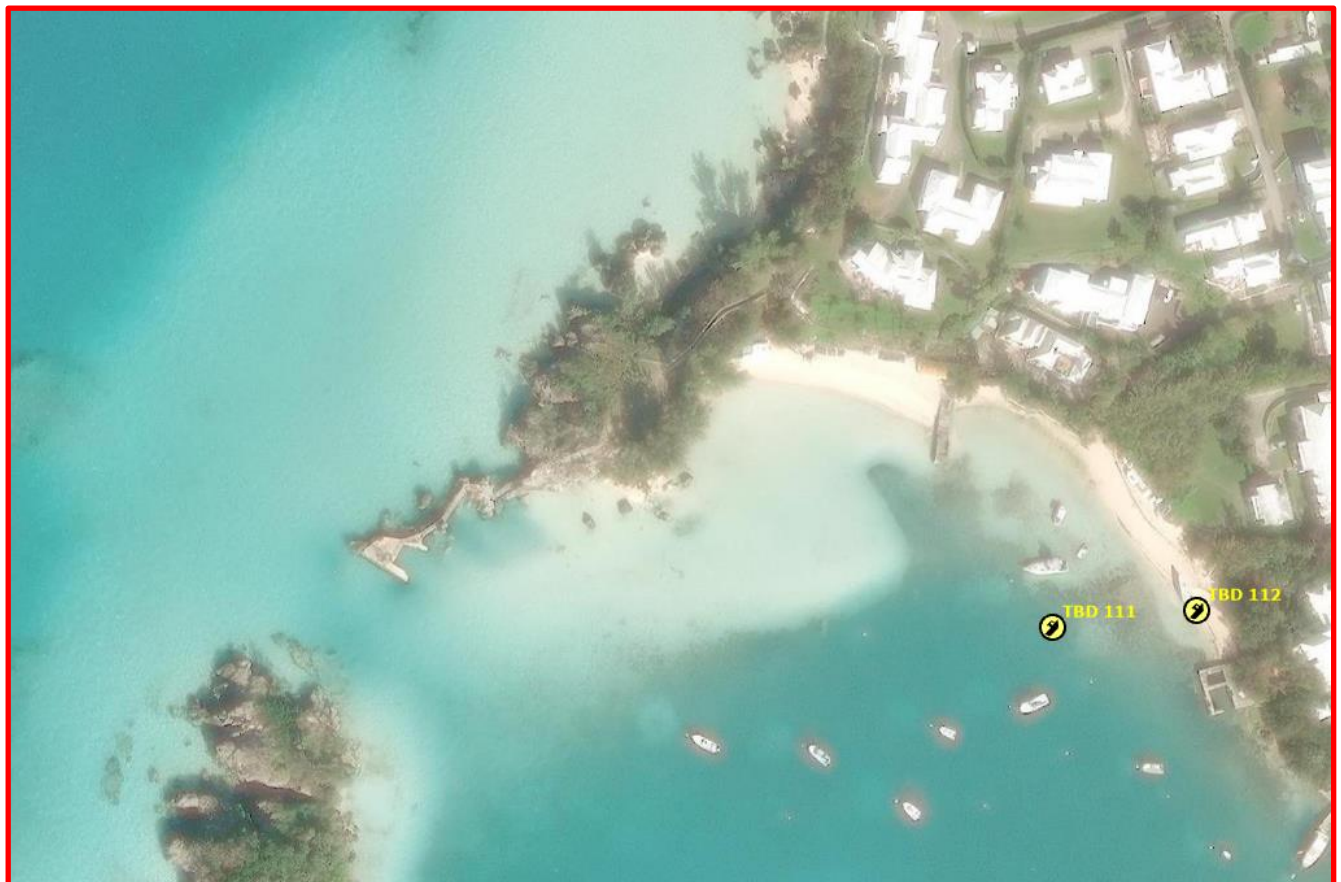

# Location: Ely's Harbour, Sandys

Name: Hope She Floats, TBD#112

Type: Sailboat (Green bimini, Reg# 8913?)

Length: ~36ft

Material: Fibreglass

Reg.#: TBD#112 (Reg# 8913)

**Location: Ely's Harbour, Sandys**

**Name: TBD#114**

**Type: Motor boat (c/w outboard engine)**

**Length: ~14ft**

**Material: Fibreglass**

**Reg.#: TBD#114**

**Location: Near Woody's, Sandys**

**Name: TBD#116**

**Type: Motor boat**

**Length: ~15ft**

# Location: Mill's Creek, Pembroke

Name: Under Dog, TBD#117

Type: Motor boat (Chris Craft Reg# 10185)

Length: ~24ft

Material: Fibreglass

Reg.#: TBD#117 (Reg# 10185)