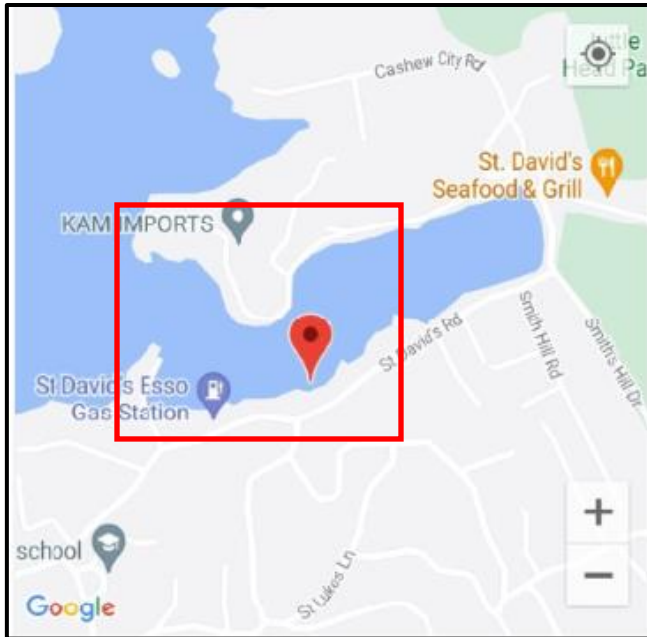

# Location: Great Bay, St Davids

Name: TBD#136

Type: Motor boat

Length: ~20ft

Material: Fibreglass

Reg.#: TBD#136

**Location: Great Bay, St Davids**

**Name: TBD#137**