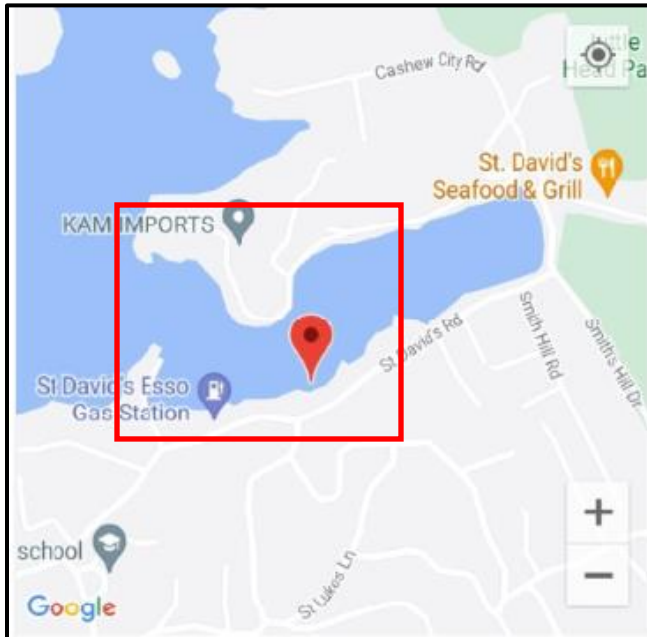

# Location: Great Bay, St Davids

Name: TBD#135

Type: Motor boat (blue hull)

Length: ~18ft

Material: Fibreglass

Reg.#: TBD#135

# Location: Great Bay, St Davids

Name: TBD#136

Type: Motor boat

Length: ~20ft

Material: Fibreglass

Reg.#: TBD#136

**Location: Great Bay, St Davids**

**Name: TBD#137**