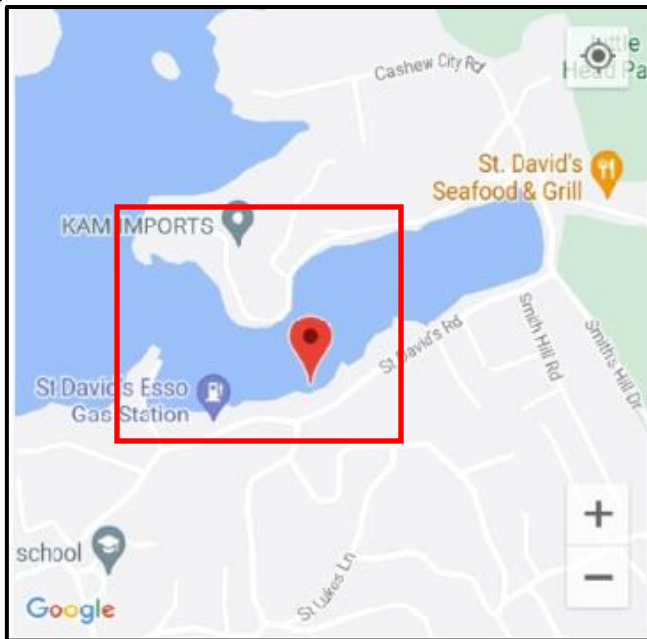

# Location: Great Bay, St Davids

Name: TBD#135

Type: Motor boat (blue hull)

Length: ~18ft

Material: Fibreglass

Reg.#: TBD#135