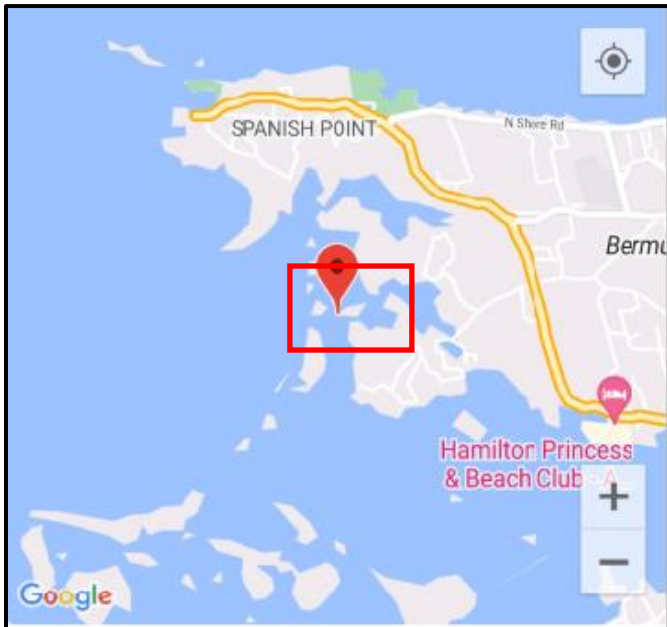

# Location: Fairylands Creek, Pembroke

Name: Bare Butt, TBD#120

Type: Motor boat (Luhr 'Bare Butt', Reg# 15487)

Length: ~32ft

Material: Fibreglass

Reg.#: TBD#120 (Reg#15487)

# Location: Riddell's Bay, Southampton

Name: TBD#121

Type: Motor boat (within button-wood trees)

Length: ~14ft

Material: Wooden

Reg.#: TBD#121