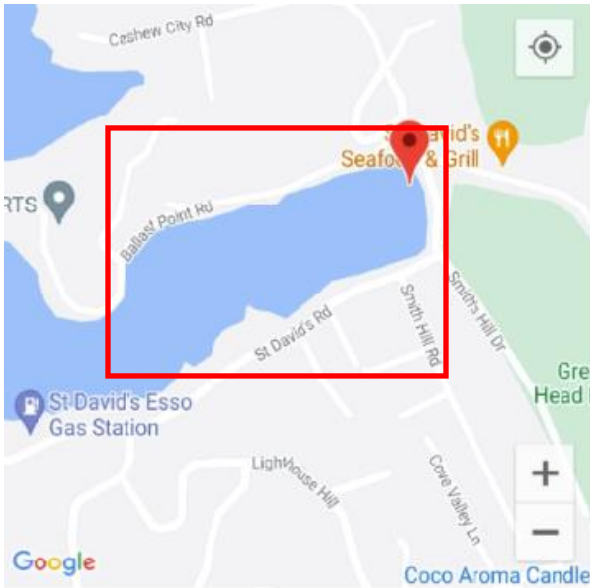

# Location: End of Great Bay, St Davids

Name: TBD#139

Type: Motor boat

Length: ~20ft

Material: Fibreglass

Reg.#: TBD#139

# Location: End of Great Bay, St Davids

Name: TBD#140

Type: Motor boat (Below wave attenuator float)

Length: ~20ft

Material: Fibreglass

Reg.#: TBD#140

**Location: Stovell Bay, Spanish Point, Pembroke**

**Name: TBD#141**