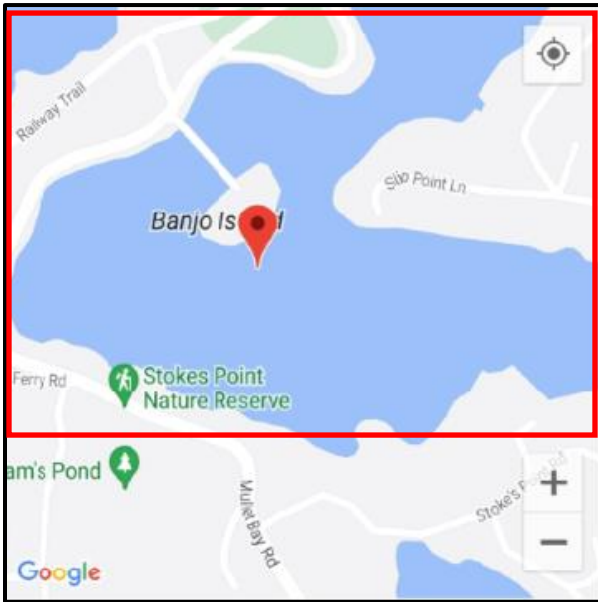

# Location: Mullet Bay, St Georges (off Banjo Isl.)

Name: TBD#129

Type: Sail boat (J24)

Length: 24ft

Material: Fibreglass

Reg.#: TBD#129

# Location: Mullet Bay, St Georges

Name: TBD#131

Type: Motor boat (Upturned, blue hull)

Length: ~20ft

Material: Fibreglass

Reg.#: TBD#131