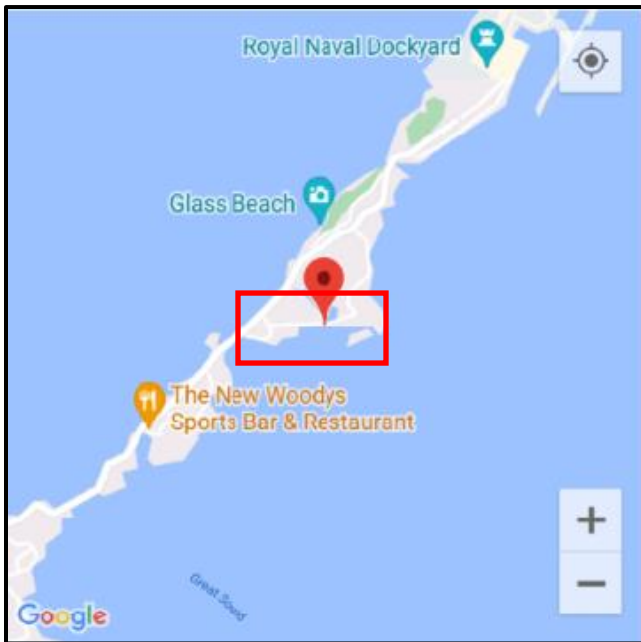

Location: Lagoon Park, Sandy's

Name: TBD#127

Type: Sail boat (and associated debris on the seabed)

Length: ~10ft

Material: Fibreglass

Reg.#: TBD#127