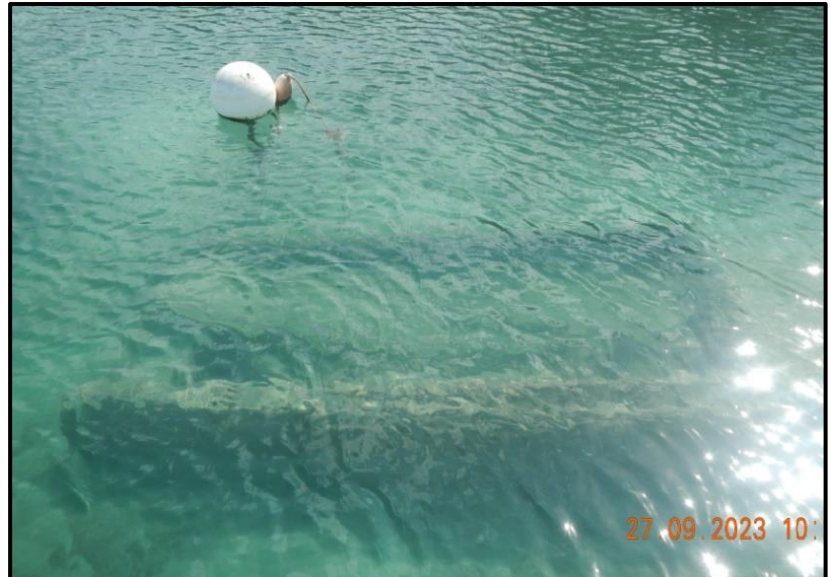

Location: Near Woody's, Sandys

Name: TBD#116

Type: Motor boat

Length: ~15ft

Material: Fibreglass

Reg.#: TBD#116