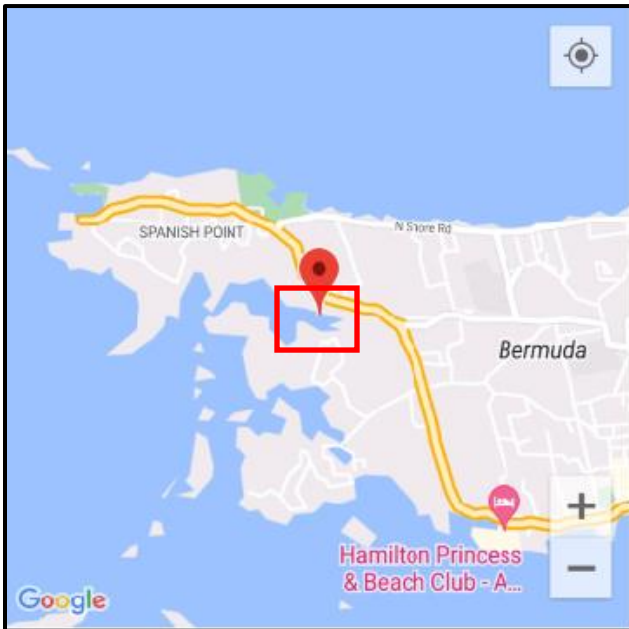

# Location: Ely's Harbour, Sandys

Name: Hope She Floats, TBD#112

Type: Sailboat (Green bimini, Reg# 8913?)

Length: ~36ft

Material: Fibreglass

Reg.#: TBD#112 (Reg# 8913)

**Location: Ely's Harbour, Sandys**

**Name: TBD#114**

# Location: Mill's Creek, Pembroke

Name: TBD#118

Type: Motor boat (blue trim)

Length: ~18ft

Material: Fibreglass

Reg.#: TBD#118