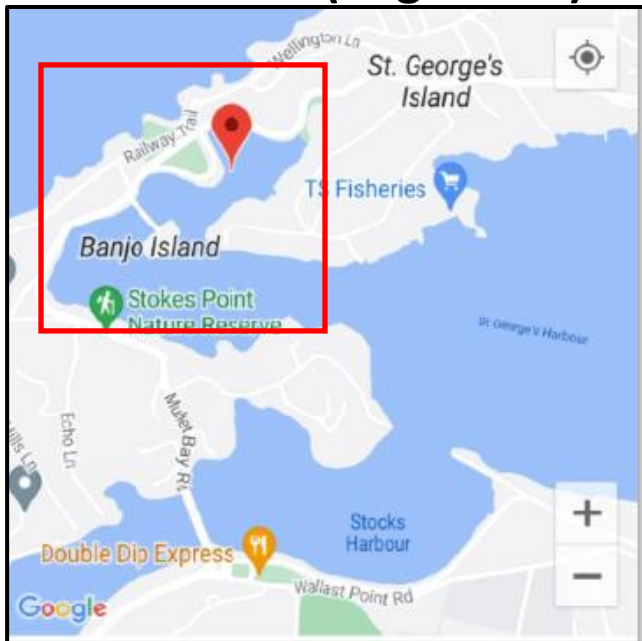

# Location: Mullet Bay, St Georges (off Banjo Isl.)

Name: TBD#129

Type: Sail boat (J24)

Length: 24ft

Material: Fibreglass

Reg.#: TBD#129

# Location: Mullet Bay, St Georges

Name: Survivor, TBD#133

Type: Motor boat (Mako, blue hull, Reg# 3616)

Length: ~2017ft

Material: Fibreglass

Reg.#: TBD#133 (Reg# 3616)

# Location: Great Bay, St Davids

Name: TBD#135

Type: Motor boat (blue hull)

Length: ~18ft

Material: Fibreglass

Reg.#: TBD#135

# Location: Great Bay, St Davids

Name: TBD#136

Type: Motor boat

Length: ~20ft

Material: Fibreglass

Reg.#: TBD#136

**Location: Great Bay, St Davids**

**Name: TBD#137**