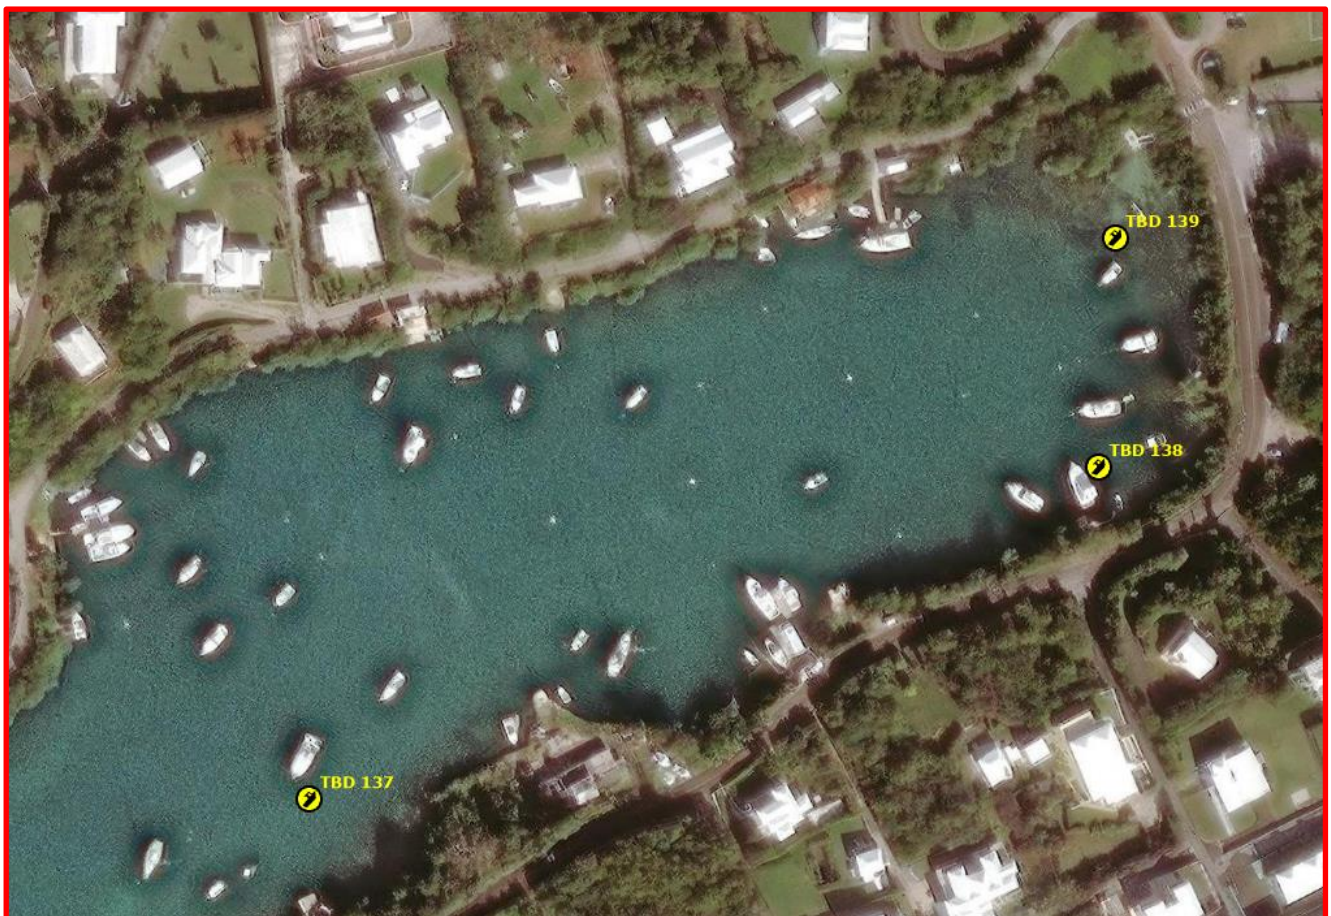

# Location: End of Great Bay, St Davids

Name: TBD#138

Type: Motor boat (Cabin Cruiser)

Length: ~20ft

Material: Fibreglass

Reg.#: TBD#138

# Location: End of Great Bay, St Davids

Name: TBD#139

Type: Motor boat

Length: ~20ft

Material: Fibreglass

Reg.#: TBD#139