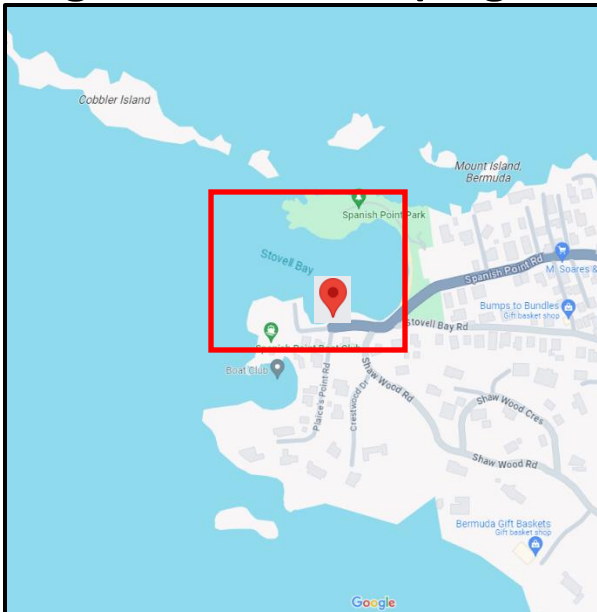

# Location: Mullet Bay, St Georges (off Banjo Isl.)

Name: TBD#129

Type: Sail boat (J24)

Length: 24ft

Material: Fibreglass

Reg.#: TBD#129

# Location: End of Great Bay, St Davids

Name: TBD#139

Type: Motor boat

Length: ~20ft

Material: Fibreglass

Reg.#: TBD#139

# Location: End of Great Bay, St Davids

Name: TBD#140

Type: Motor boat (Below wave attenuator float)

Length: ~20ft

Material: Fibreglass

Reg.#: TBD#140

**Location: Stovell Bay, Spanish Point, Pembroke**

**Name: TBD#141**

**Type: Motor boat (Lil Lady, Grady White, Reg# 5519)**

**Length: ~20ft**

**Material: Fibreglass**

**Reg.#: TBD#141 (Reg# 5519)**

**Location: Stovell Bay, Spanish Point, Pembroke**

**Name: Lobster Style, TBD#142**