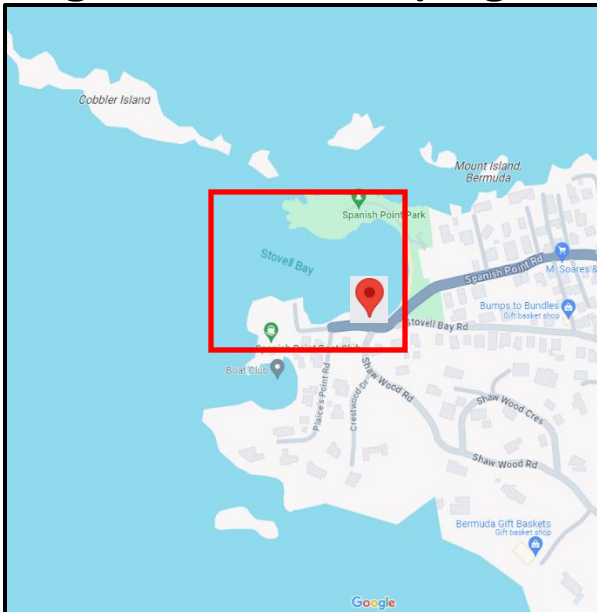

# Location: Mullet Bay, St Georges (off Banjo Isl.)

Name: TBD#129

Type: Sail boat (J24)

Length: 24ft

Material: Fibreglass

Reg.#: TBD#129

# Location: End of Great Bay, St Davids

Name: TBD#139

Type: Motor boat

Length: ~20ft

Material: Fibreglass

Reg.#: TBD#139

# Location: Stovell Bay, Spanish Point, Pembroke

Name: Jah Rock, TBD#143

Type: Sail boat (Reg# 11208)

Length: ~15ft

Material: Wooden

Reg.#: TBD#143 (Reg# 11208)

**TBD111, TBD113 and TBD130 removed from above because consent forms were signed by owners of representatives.**