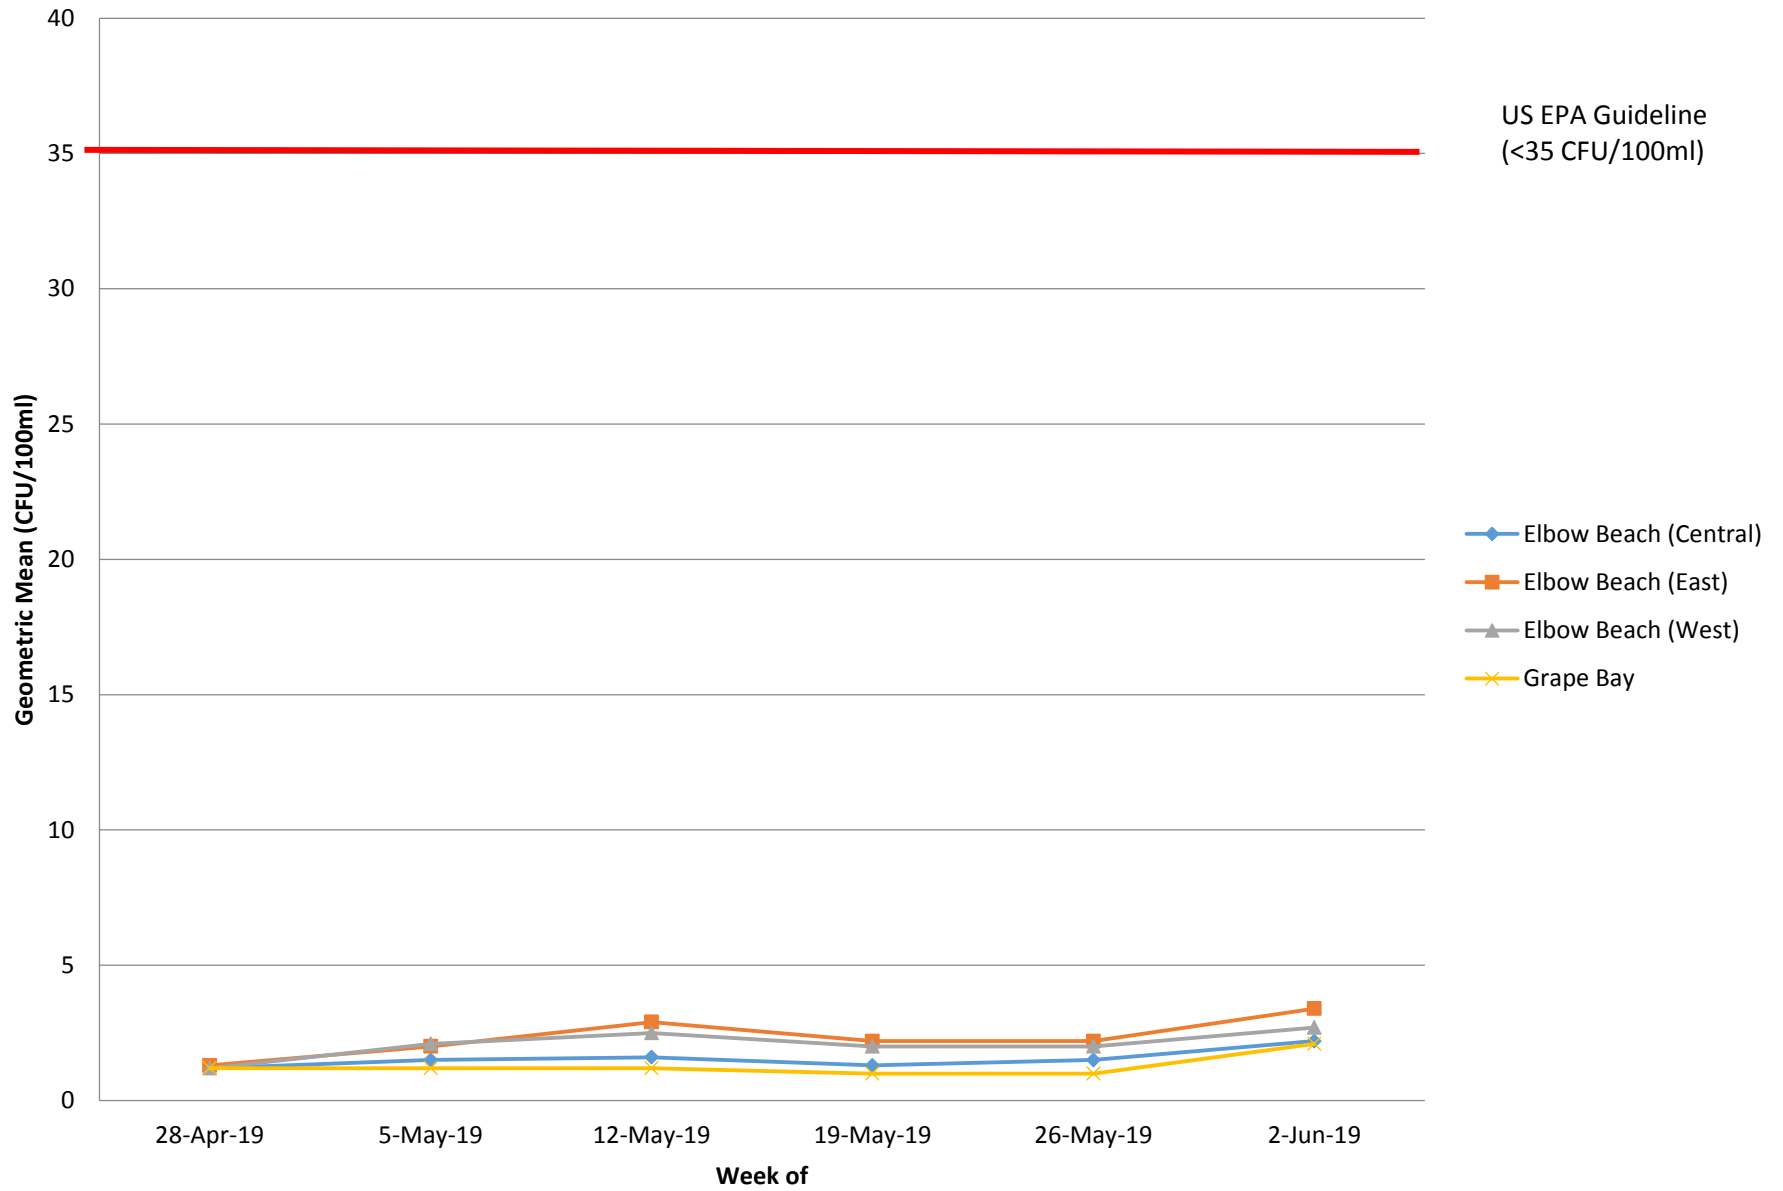

# Central Seawater Sampling Sites

# Eastern Seawater Sampling Sites

# Western Seawater Sampling Sites