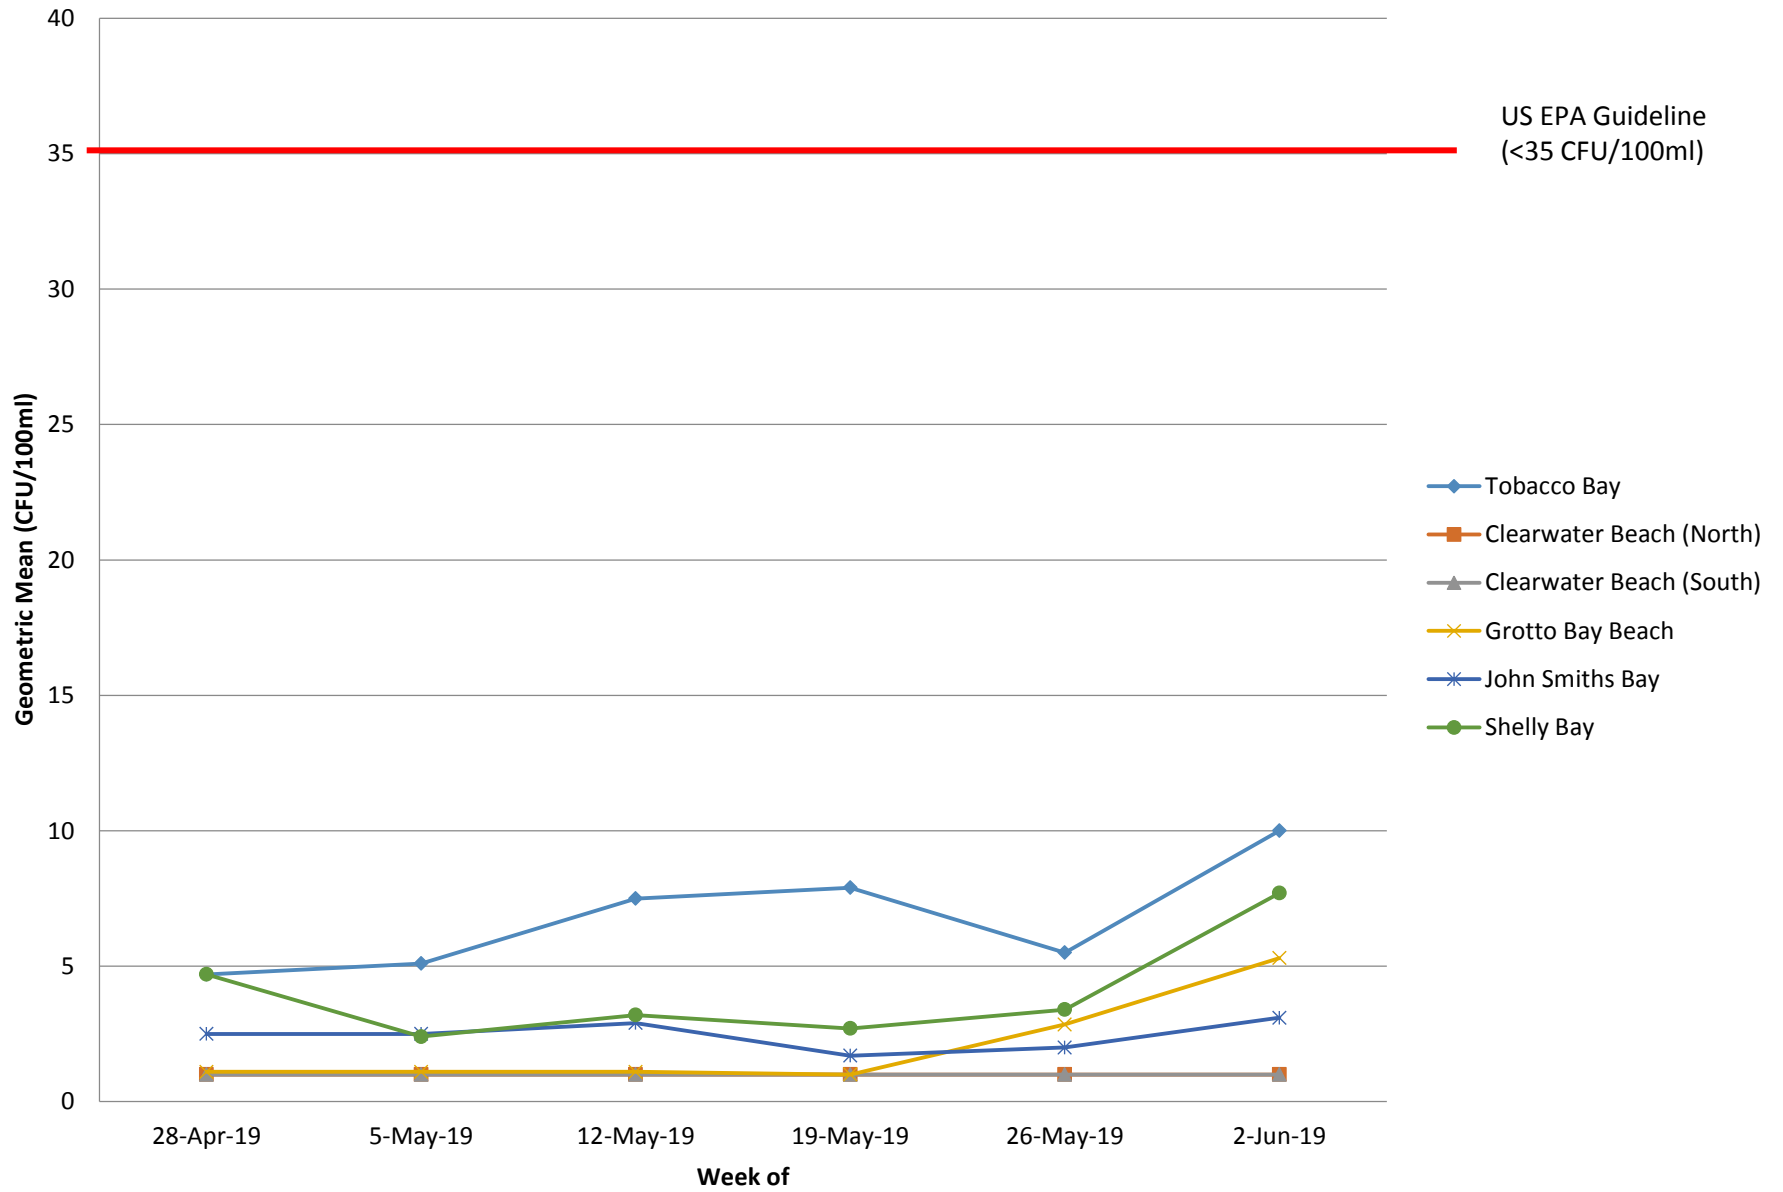

# Central Seawater Sampling Sites

# Eastern Seawater Sampling Sites

# Western Seawater Sampling Sites