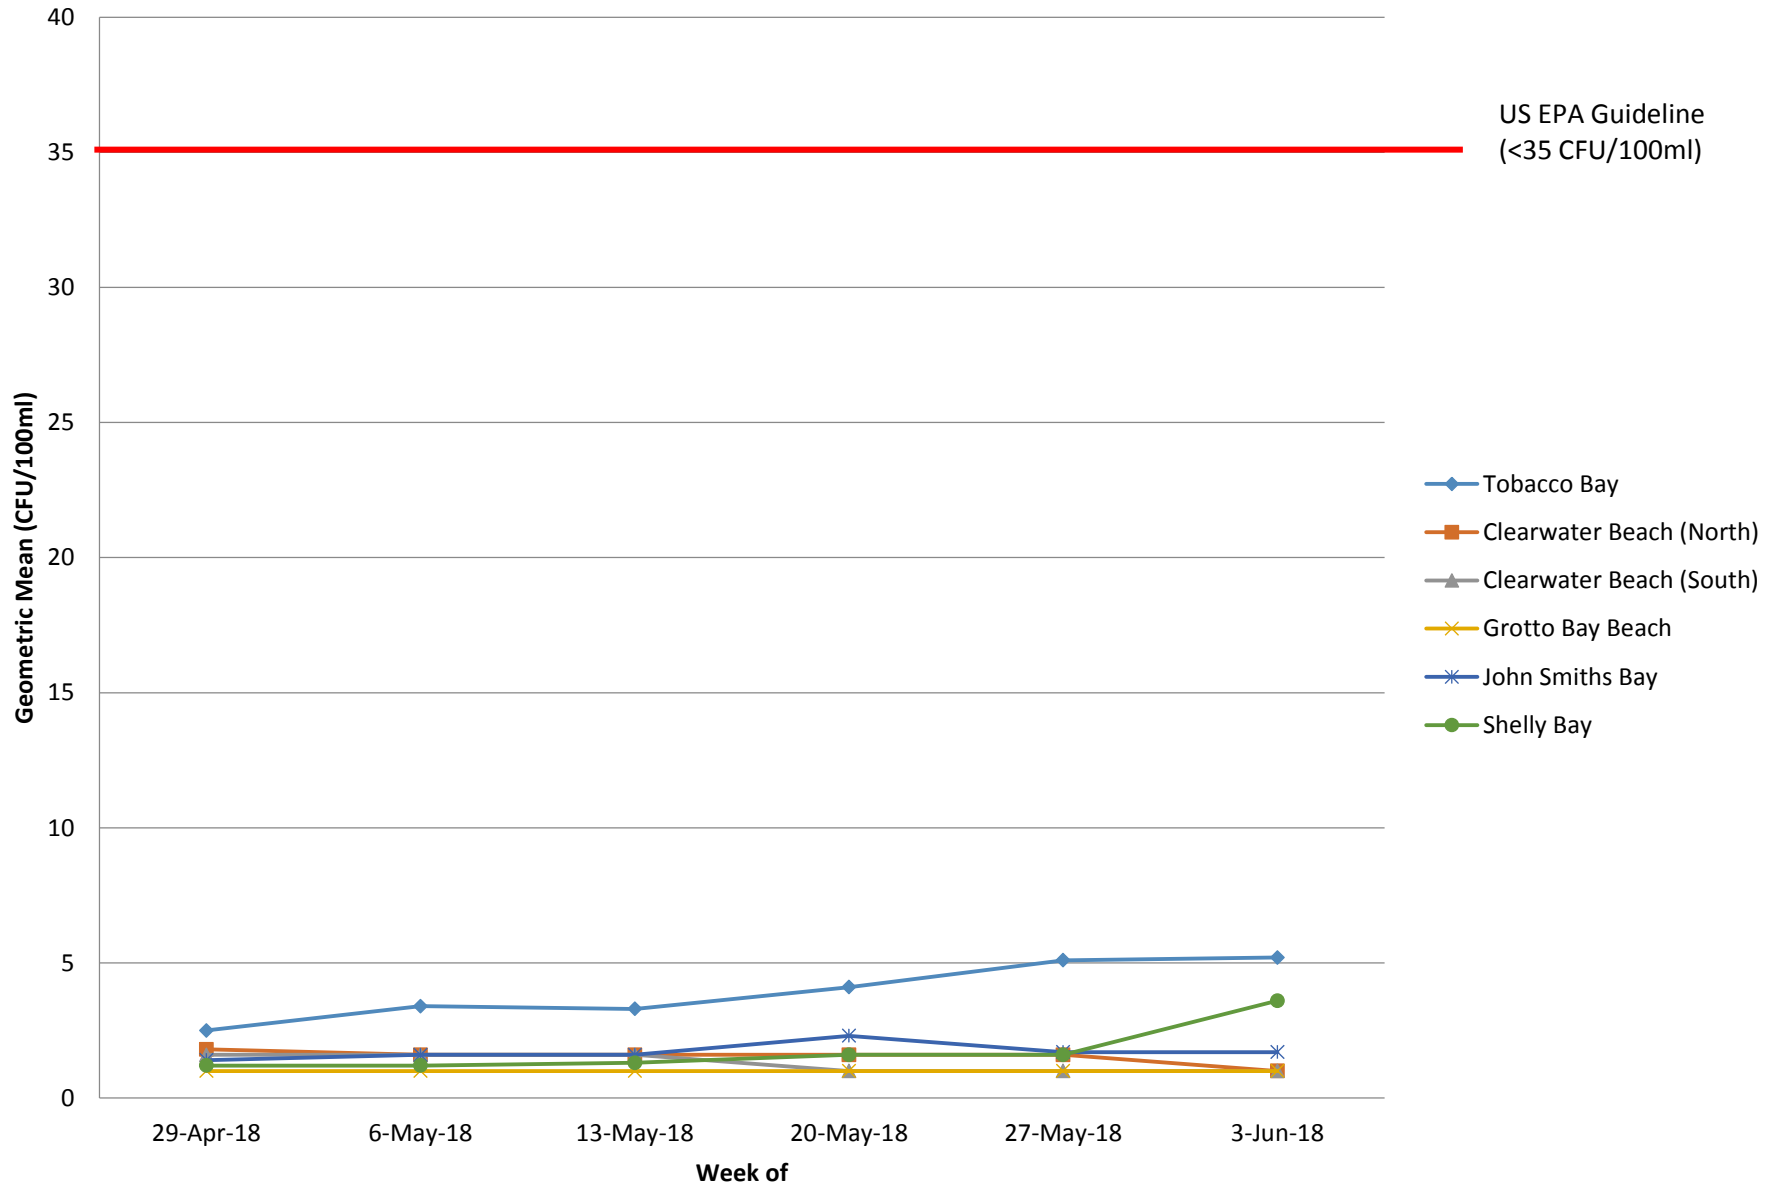

# Central Seawater Sampling Sites

# Eastern Seawater Sampling Sites

# Western Seawater Sampling Sites